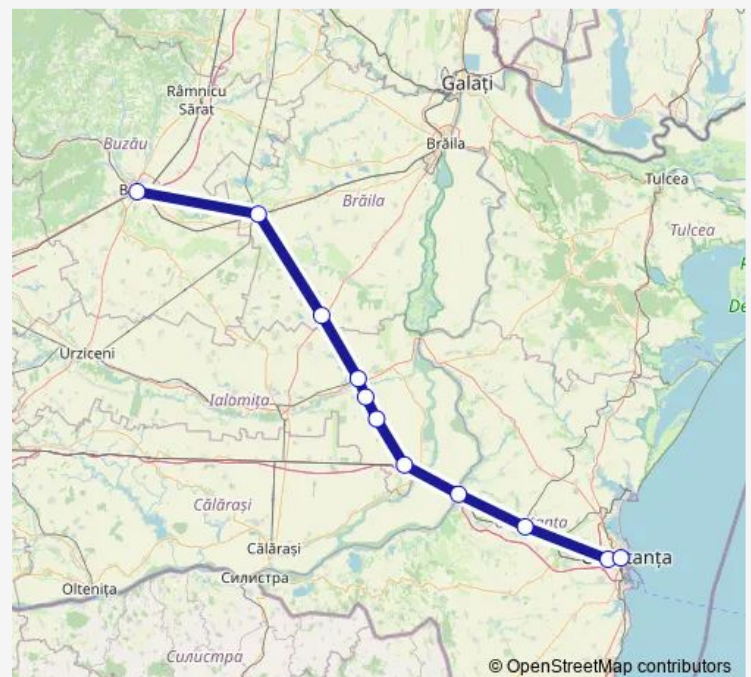

Wednesday 04:17

Thursday 04:17

Friday 04:17

Saturday 04:17

Sunday 04:17

Route info

Direction: Buzău

Stops: 11

Trip Duration: 2 hour 56 min

■ IR: Buzău - Constanța — IR: Buzău - Făurei - Spicu -
Țândărei - Platonești h. - Movila Hm. - Fetești - ...

IR: Buzău - Constanța Rail time schedules and route maps are available in an offline PDF at busmaps.com. Use the busmaps.com website to see live bus times, train schedule or subway schedule, and step-by-step directions for all public transit in Constanța