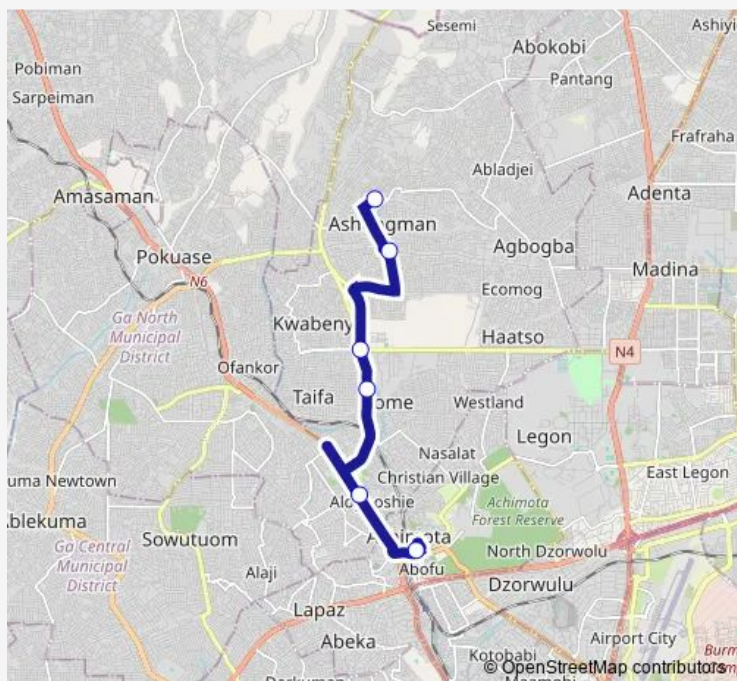

Bus 092B Ashogman Estate to Achimota Station

[Go to website](#)**Direction**

Terminal Ashogman Estate — Terminal Achimota Station

6 stops

[Open route schedule](#)

Terminal Ashogman Estate

Curve 092

Junction 092

Born Again

Mile 7 Junc. 094

Terminal Achimota Station

Route schedule

Terminal Ashogman Estate — Terminal Achimota Station

Monday 15:39

Tuesday 15:39

Wednesday 15:39

Thursday 15:39

Friday 15:39

Saturday 15:39

Sunday 15:39

Route info

Direction: Terminal Ashogman Estate

Stops: 6

Trip Duration: 1 hour 4 min

■ 092B — Ashogman Estate to Achimota Station

092B Bus time schedules and route maps are available in an offline PDF at busmaps.com. Use the busmaps.com website to see live bus times, train schedule or subway schedule, and step-by-step directions for all public transit in Accra