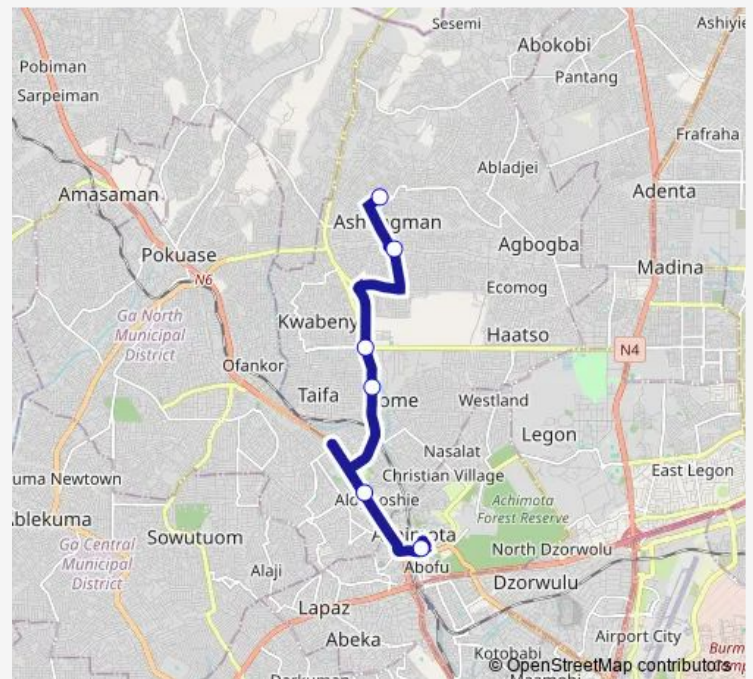

Bus 092b Ashognman Estate to Achimota Station

[Go to website](#)**Direction**

Terminal Ashognman Estate — Terminal Achimota Station

6 stops

[Open route schedule](#)

Terminal Ashognman Estate

Curve 092

Junction 092

Born Again

Mile 7 Junc. 094

Terminal Achimota Station

Route schedule

Terminal Ashognman Estate — Terminal Achimota Station

Monday 15:39

Tuesday 15:39

Wednesday 15:39

Thursday 15:39

Friday 15:39

Saturday 15:39

Sunday 15:39

Route info

Direction: Terminal Ashognman Estate

Stops: 6

Trip Duration: 1 hour 4 min

■ 092b — Ashognman Estate to Achimota Station

092b Bus time schedules and route maps are available in an offline PDF at busmaps.com. Use the busmaps.com website to see live bus times, train schedule or subway schedule, and step-by-step directions for all public transit in Accra