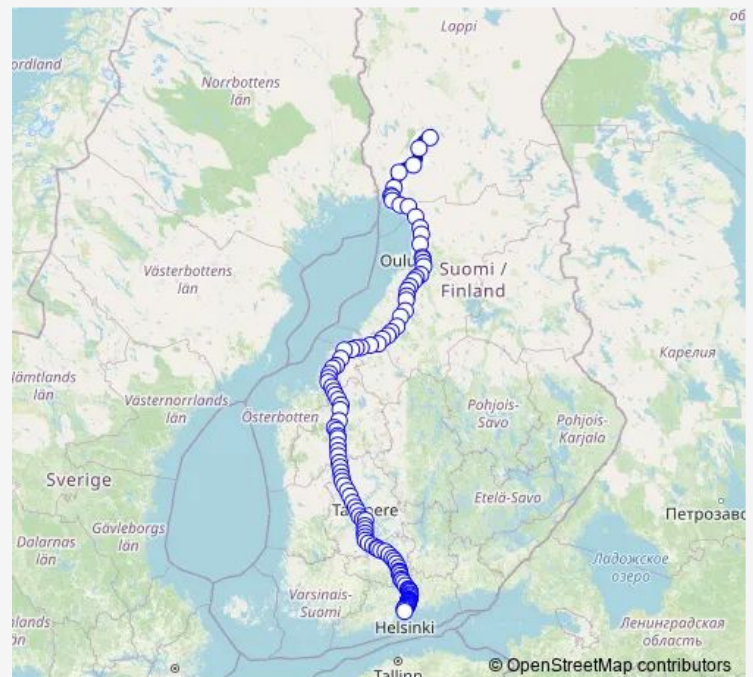

Thursday 15:35

Friday 15:35

Saturday —

Sunday 15:35

Route info

Direction: Rovaniemi

Stops: 118

Trip Duration: 8 hour 0 min