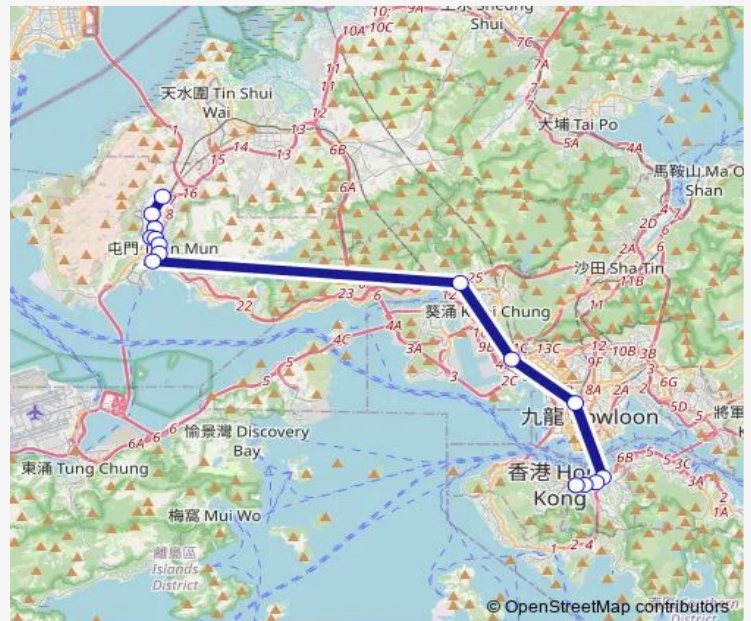

SIU HONG ROAD, NEAR SIU HONG COURT|TSING LUN ROAD, OPPOSITE SIU KEI HOUSE, SIU HONG COURT — FENWICK STREET, NEAR LOCKHART ROAD|LOCKHART ROAD, OUTSIDE THE BROADWAY

Monday	23:00
Tuesday	23:00
Wednesday	23:00
Thursday	23:00
Friday	23:00
Saturday	23:00
Sunday	23:00

Route info

Direction: SIU HONG ROAD, NEAR SIU HONG COURT|TSING LUN ROAD, OPPOSITE SIU KEI HOUSE, SIU HONG COURT

Stops: 15

Trip Duration: 1 hour 14 min

FENWICK STREET, NEAR LOCKHART ROAD|LOCK-
HART ROAD, OUTSIDE THE BROADWAY

Direction

FENWICK STREET, NEAR LOCKHART ROAD|LOCKHART ROAD, OUTSIDE THE BROADWAY — TSING LUN ROAD, NEAR YIN TIN ESTATE

14 stops

[Open route schedule](#)

FENWICK STREET, NEAR LOCKHART ROAD|LOCKHART ROAD, OUTSIDE THE BROADWAY

Monday	00:00
Tuesday	00:00
Wednesday	00:00
Thursday	00:00
Friday	00:00
Saturday	00:00
Sunday	00:00

Route info

Direction: FENWICK STREET, NEAR LOCKHART ROAD|LOCKHART ROAD, OUTSIDE THE BROADWAY

Stops: 14

Trip Duration: 1 hour 14 min