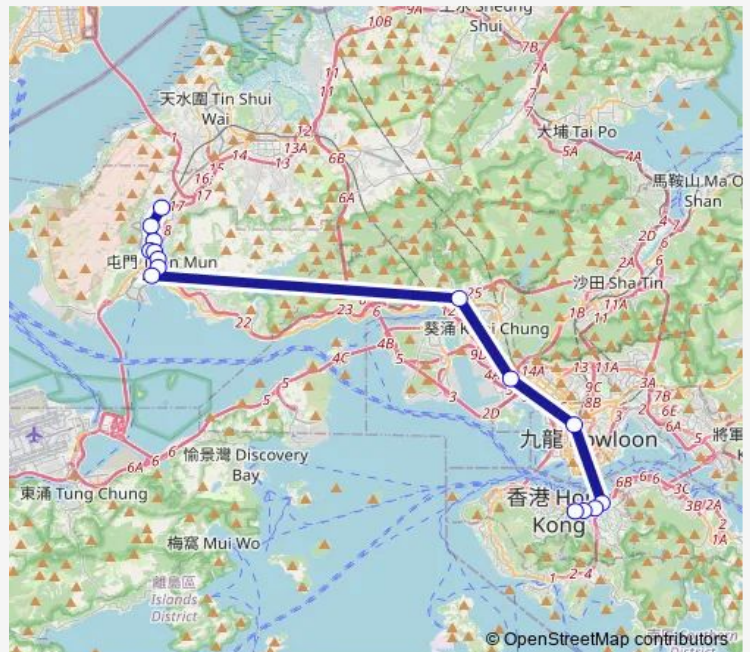

NAN Fung Centre

Cheung SHA WAN Road, Outside MEI FOO SUN Chuen Phase 6

Nathan Road, Outside Hollywood Plaza

Gloucester Road, Cofco Tower

Lockhart Road, East OF Marsh Road

Lockhart Road, SIU ON Centre

Route schedule

SIU Hong Road, Near SIU Hong Court|Tsing LUN Road, Opposite SIU KEI House, SIU Hong Court — Fenwick Street, Near Lockhart Road|Lockhart Road, Outside THE Broadway

Monday	23:00
Tuesday	23:00
Wednesday	23:00
Thursday	23:00
Friday	23:00
Saturday	23:00
Sunday	23:00

Route info

Direction: SIU Hong Road, Near SIU Hong Court|Tsing LUN Road, Opposite SIU KEI House, SIU Hong Court

Stops: 15

Trip Duration: 1 hour 14 min

■ 49s — Tuen MUN SIU Hong Court - WAN Chai (Overnight Service)

Fenwick Street, Near Lockhart Road|Lockhart Road, Outside THE Broadway

Direction

Fenwick Street, Near Lockhart Road|Lockhart Road, Outside THE Broadway — Tsing LUN Road, Near YIN TIN Estate

14 stops

[Open route schedule](#)