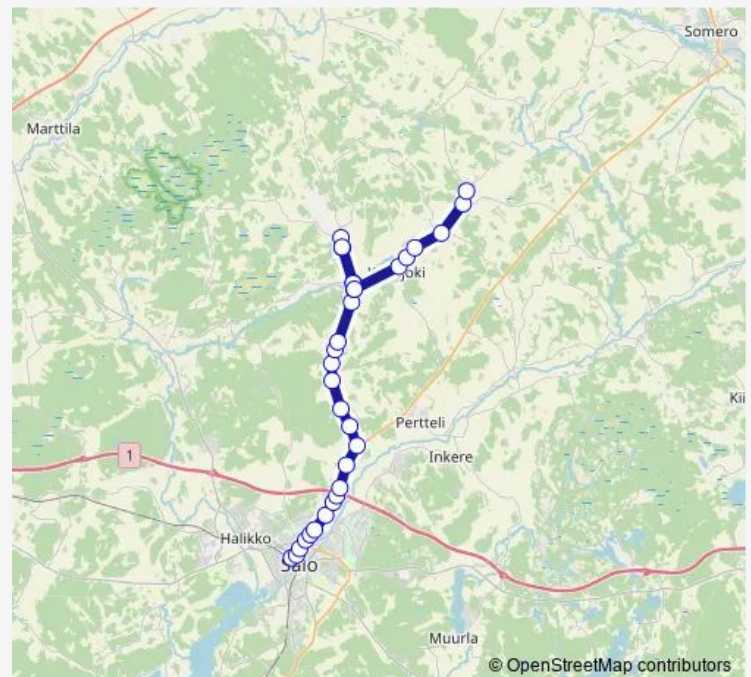

Friday 15:25-17:25

Saturday —

Sunday —

Route info

Direction: 1

Stops: 32

Trip Duration: 0 hour 39 min

■ 404d — Salo - Kuusjoki