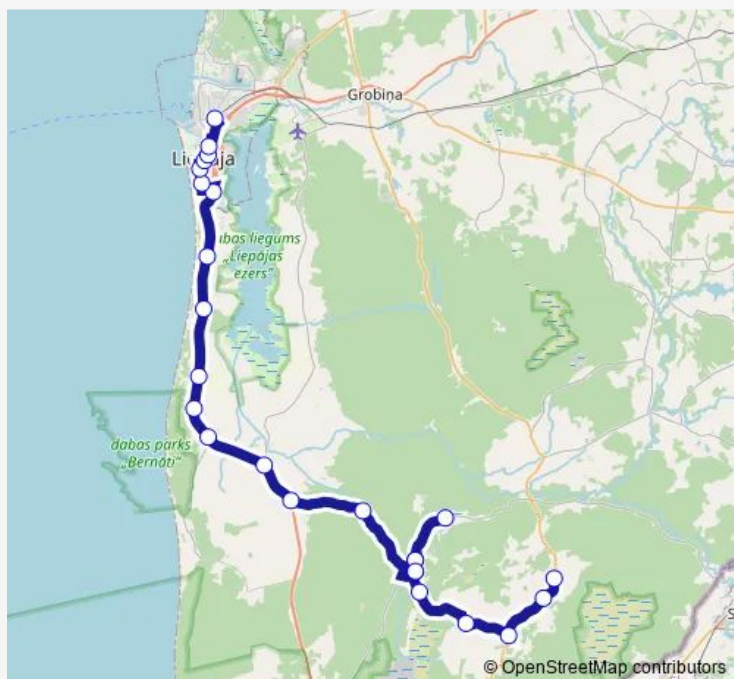

Friday 08:55-19:30

Saturday 09:00-19:30

Sunday 08:55-19:30

Route info

Direction: Akmentiņi

Stops: 25

Trip Duration: 1 hour 37 min

■ 6785 — Liepāja-Šuķene

© OpenStreetMap contributors
BusMaps

Siena tirgus

Pētertirgus

Līva

Liepājas Ao

Direction

Liepājas Ao — Akmentiņi

36 stops

Friday 07:10-17:40

Saturday 07:10-17:40

Sunday 07:10-17:40

Route info

Direction: Liepājas Ao

Stops: 36

Trip Duration: 1 hour 47 min

Ignāti