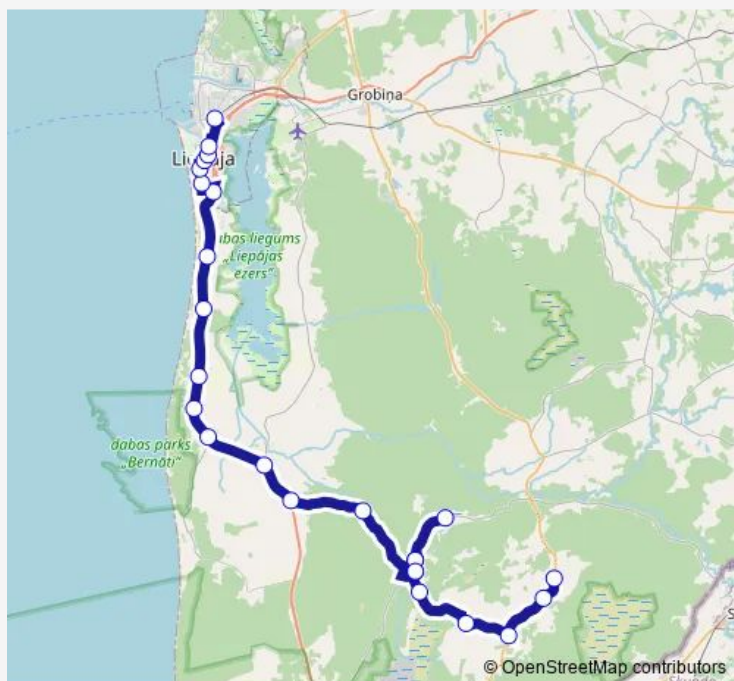

Friday 08:55-19:30

Saturday 09:00-19:30

Sunday 08:55-19:30

Route info

Direction: Akmentiņi

Stops: 25

Trip Duration: 1 hour 37 min

■ 6785 — Liepāja-Šuķene

BusMaps

Siena tirgus

Pētertirgus

Līva

Liepājas Ao

Direction

Liepājas Ao — Akmentiņi

36 stops

Friday 07:10-17:40

Saturday 07:10-17:40

Sunday 07:10-17:40

Route info

Direction: Liepājas Ao

Stops: 36

Trip Duration: 1 hour 47 min

Ignāti