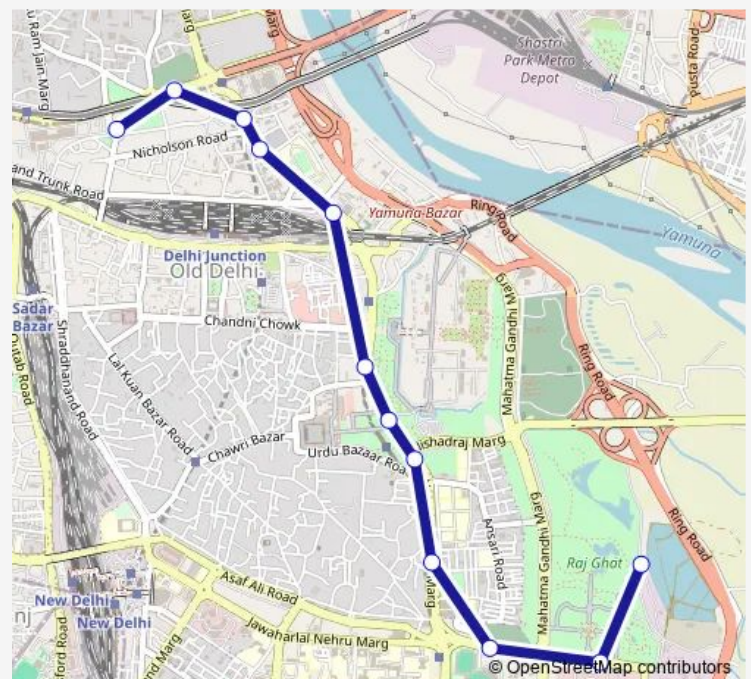

Bus 348lstldown

[Go to website](#)

Direction

Rajghat Cluster Depot — Mori Gate Terminal

12 stops

[Open route schedule](#)

Rajghat Cluster Depot

Rajghat Gandhi Darshan

Isbt Nityanand Marg

Mori Gate Terminal

Route schedule

Rajghat Cluster Depot — Mori Gate Terminal

Monday 05:49-15:49

Tuesday 05:49-15:49

Wednesday 05:49-15:49

Thursday 05:49-15:49

Friday 05:49-15:49

Saturday 05:49-15:49

Sunday 05:49-15:49

Route info

Direction: Rajghat Cluster Depot

Stops: 12

Trip Duration: 0 hour 21 min

348lstldown