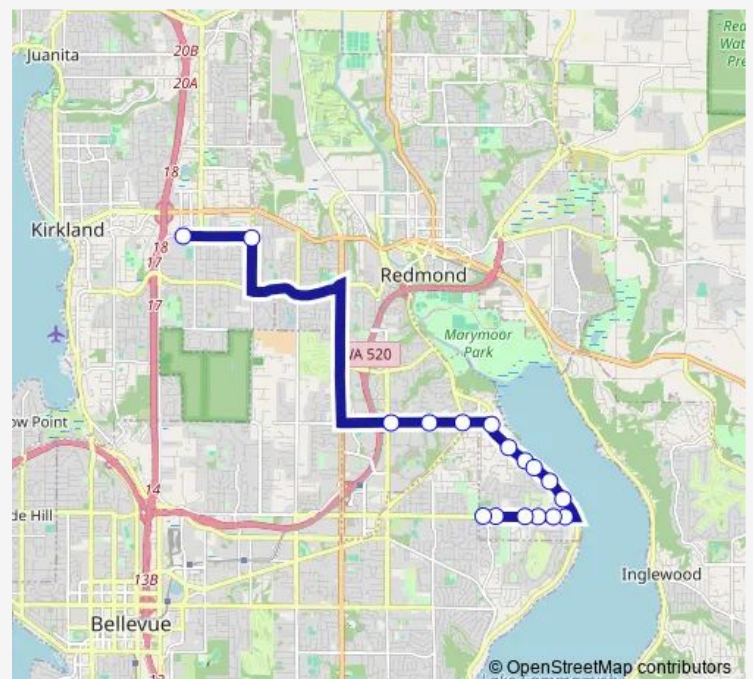

NE 40th St & NE Bel-Red Rd

NE 40th St & 163rd Ave Ne

NE 40th St & 159th Ave Ne

NE 40th St & 156th Ave Ne

NE 70th Pl & 132nd Ave Ne

NE 80th St & 120th Ave Ne

Route schedule

Overlake Park & Ride — NE 80th St & 120th Ave Ne

Monday 07:33

Tuesday 07:33

Wednesday 07:33

Thursday 07:33

Friday 07:33

Saturday —

Sunday —

Route info

Direction: Overlake Park & Ride

Stops: 20

Trip Duration: 0 hour 37 min

895

Direction

NE 80th St & 120th Ave Ne — NE 24th St & 173rd Ave Ne

17 stops

[Open route schedule](#)

Wednesday 14:03

Thursday 15:33

Friday 15:33

Saturday —

Sunday —

Route info

Direction: NE 80th St & 120th Ave Ne

Stops: 17