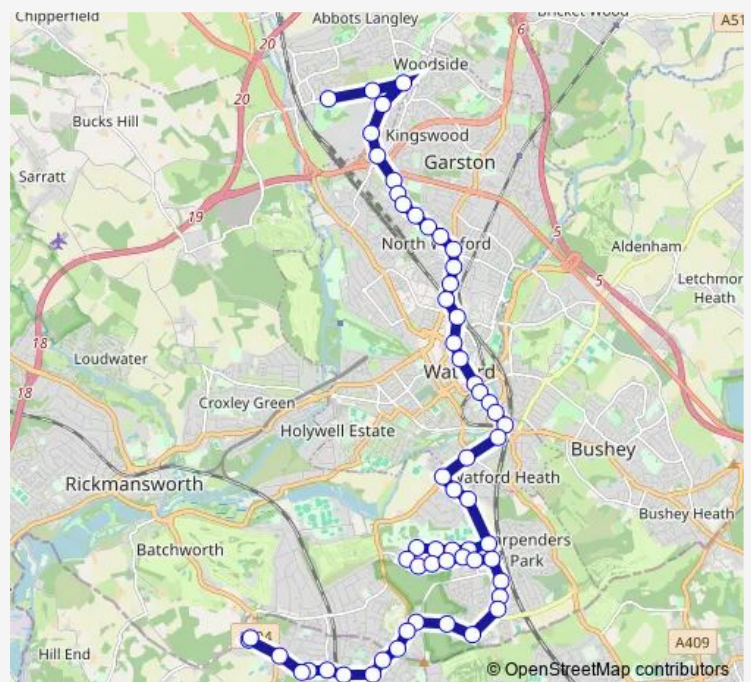

Bus 328 Mount Vernon Hospital - Abbots Langley

[Go to website](#)

Direction

Mount Vernon Hospital — Watford Junction Railway Station

57 stops

[Open route schedule](#)

Mount Vernon Hospital

Thirlmere Gardens

Holy Trinity School

The Avenue (HA6)

The Glen

Dene Road (HA6)

Northwood

Watford Road

Elgood Avenue

Eastbury Avenue

Sandy Lane

Oxhey Drive South

Ashridge Drive

Heysham Drive

The Dick Whittington PH

Markeston Green

Kilmarnock Road

Northwick Road

Seacroft Gardens

Oxhey Wood Primary School

Oakdale Road

Route schedule

Mount Vernon Hospital — Watford Junction Railway Station

Monday —

Tuesday —

Wednesday —

Thursday —

Friday —

Saturday —

Sunday

09:40-17:40

Route info

Direction: Mount Vernon Hospital

Stops: 57

Trip Duration: 0 hour 48 min

■ 328 — Mount Vernon Hospital - Abbots Langley