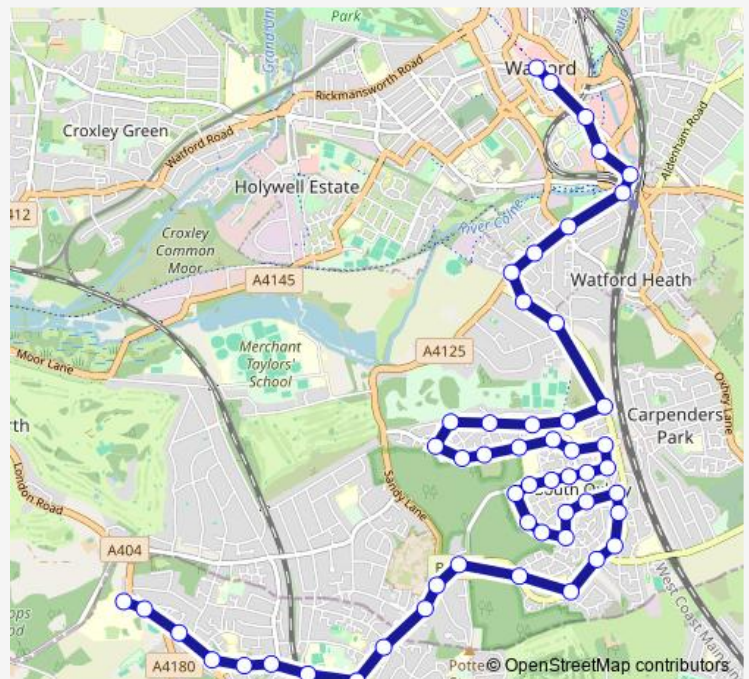

Thursday 05:55-20:05

Friday 05:55-20:05

Saturday 07:25-18:25

Sunday —

Route info

Direction: Mount Vernon Hospital

Stops: 52

Trip Duration: 0 hour 40 min

Seacroft Gardens

Carpenders Park Railway Station

Fairfield Avenue

Lincoln Drive

Harewood Road

Blairhead Drive

Longcliffe Path

Brampton Road

Blairhead Drive

Harewood Road

Lincoln Drive

Fairfield Avenue

Route schedule

Watford Junction Railway Station — Mount Vernon Hospital

Monday 05:40-19:24

Tuesday 05:40-19:24