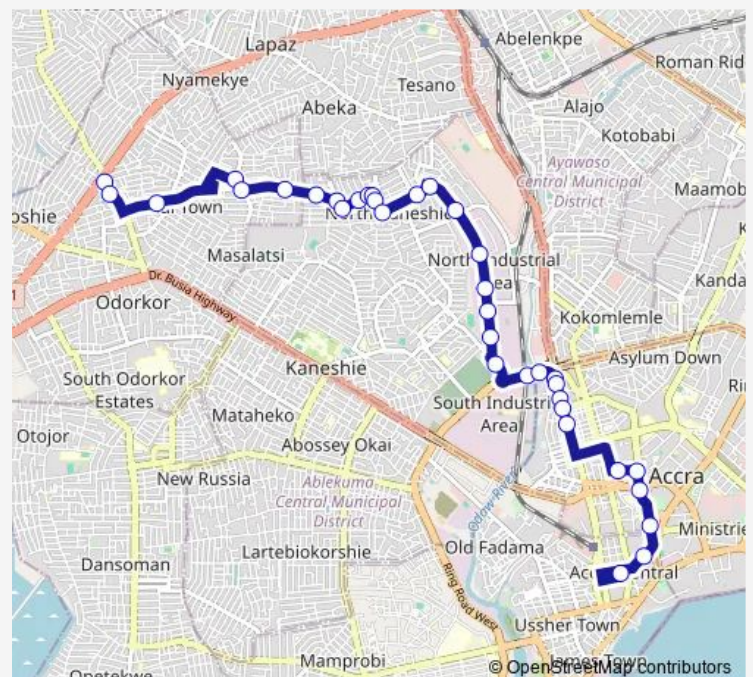

Ashfoam

Ghana commercial bank

Fan Milk Junction

Route schedule

Kwashieman Junction — Accra Rawlings Park

Monday 06:00

Tuesday 06:00

Wednesday 06:00

Thursday 06:00

Friday 06:00

Saturday 06:00

Sunday 06:00

Route info

Direction: Kwashieman Junction

Stops: 35

Trip Duration: 0 hour 53 min

328 — Rawlings Park ↔ Kwashieman Junction

Fan milk

Neoplan

Circle Last Stop

Commercial Bank

Ptc

Dance Bar

Adabraka

Thursday 06:00

Friday 06:00

Saturday 06:00

Sunday 06:00

Route info

Direction: Accra Rawlings Park

Stops: 24

Trip Duration: 0 hour 52 min