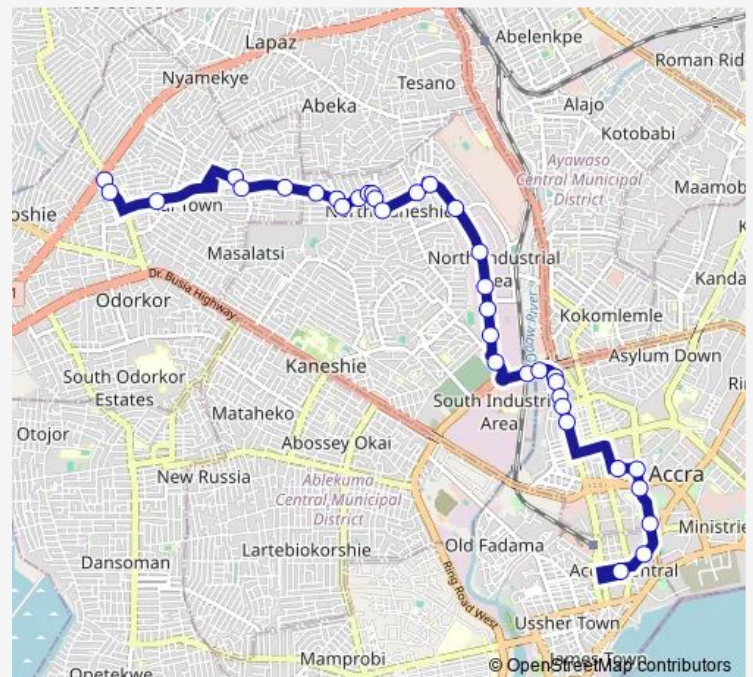

Ashfoam

Ghana commercial bank

Fan Milk Junction

Route schedule

Kwashieman Junction — Accra Rawlings Park

Monday 06:00

Tuesday 06:00

Wednesday 06:00

Thursday 06:00

Friday 06:00

Saturday 06:00

Sunday 06:00

Route info

Direction: Kwashieman Junction

Stops: 35

Trip Duration: 0 hour 53 min

328 — Rawlings Park ↔ Kwashieman Junction

Fan milk

Neoplan

Circle Last Stop

Commercial Bank

Ptc

Dance Bar

Adabraka

Thursday 06:00

Friday 06:00

Saturday 06:00

Sunday 06:00

Route info

Direction: Accra Rawlings Park

Stops: 24

Trip Duration: 0 hour 52 min