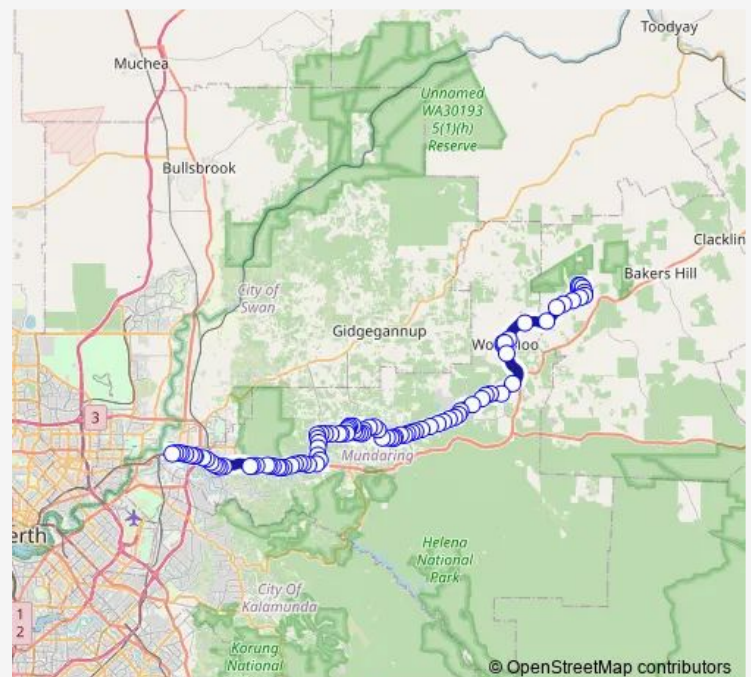

Friday 06:26-14:12

Saturday 07:15-09:11

Sunday —

Route info

Direction: Hawke Av Before Boronia Av

Stops: 96

Trip Duration: 1 hour 5 min

Old Northam Rd After Haigh Rd