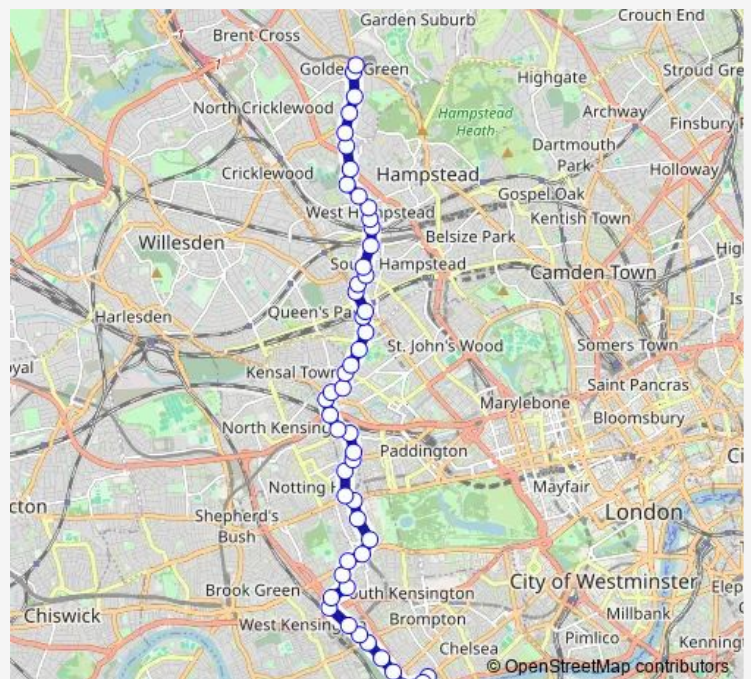

Thursday 00:09-23:56

Friday 00:09-23:56

Saturday 00:09-23:56

Sunday 00:09-23:56

Route info

Direction: Limerston Street

Stops: 50

Trip Duration: 0 hour 56 min