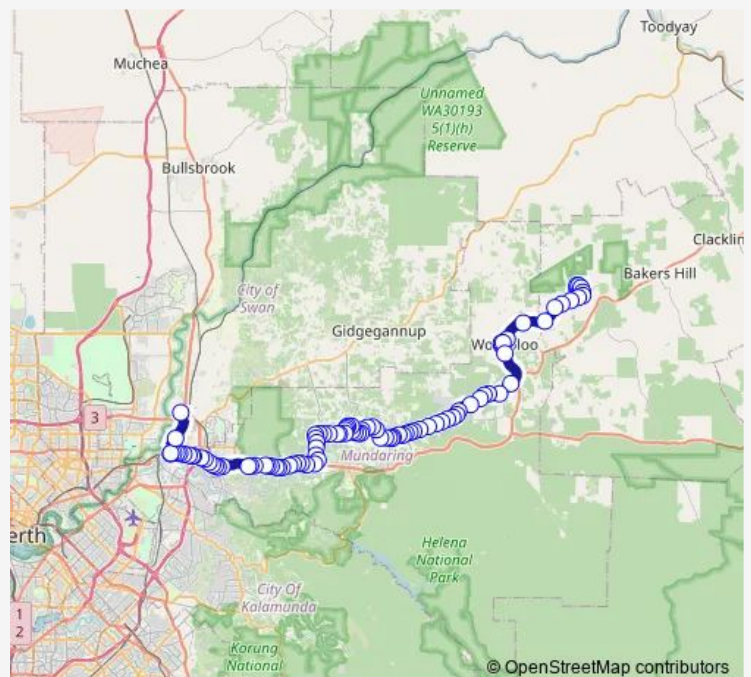

Great Eastern Hwy After Waylen Rd

Great Eastern Hwy Before Darlington Rd

Great Eastern Hwy Before Lionel Rd

Great Eastern Hwy After Bilgoman Rd

Route schedule

Midland Stn Stand 8 — Hawke Av Before Boronia Av

Monday 16:03-18:39

Tuesday 16:03-18:39

Wednesday 16:03-18:39

Thursday 16:03-18:39

Friday 16:03-18:39

Saturday —

Sunday —

Route info

Direction: Midland Stn Stand 8

Stops: 101

Trip Duration: 1 hour 15 min

Great Eastern Hwy Before Park Rd

Great Eastern Hwy After Park Rd

Great Eastern Hwy Before Park Rd

Great Eastern Hwy After Margaret Rd

Great Eastern Hwy Before Clare Rd

Great Eastern Hwy After Clare Rd

Great Eastern Hwy After Mons Rd

Great Eastern Hwy After Tomlinson Rd

Great Eastern Hwy After Weller Rd

Great Eastern Hwy After Brooking Rd

Seaborne St After Great Eastern Hwy