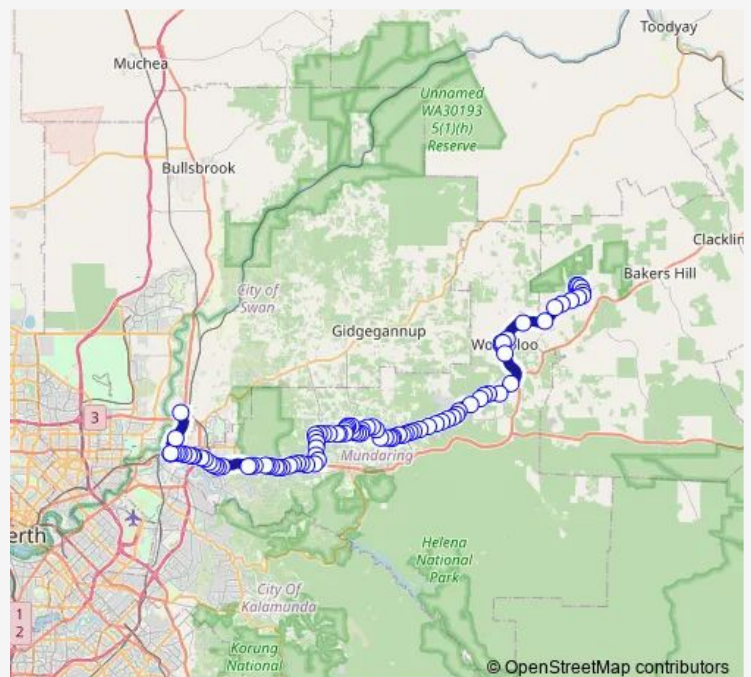

Great Eastern Hwy After Waylen Rd

Great Eastern Hwy Before Darlington Rd

Great Eastern Hwy Before Lionel Rd

Great Eastern Hwy After Bilgoman Rd

Route schedule

Midland Stn Stand 8 — Hawke Av Before Boronia Av

Monday 16:03-18:39

Tuesday 16:03-18:39

Wednesday 16:03-18:39

Thursday 16:03-18:39

Friday 16:03-18:39

Saturday —

Sunday —

Route info

Direction: Midland Stn Stand 8

Stops: 101

Trip Duration: 1 hour 15 min

Great Eastern Hwy Before Park Rd

Great Eastern Hwy After Park Rd

Great Eastern Hwy Before Park Rd

Great Eastern Hwy After Margaret Rd

Great Eastern Hwy Before Clare Rd

Great Eastern Hwy After Clare Rd

Great Eastern Hwy After Mons Rd

Great Eastern Hwy After Tomlinson Rd

Great Eastern Hwy After Weller Rd

Great Eastern Hwy After Brooking Rd

Seaborne St After Great Eastern Hwy