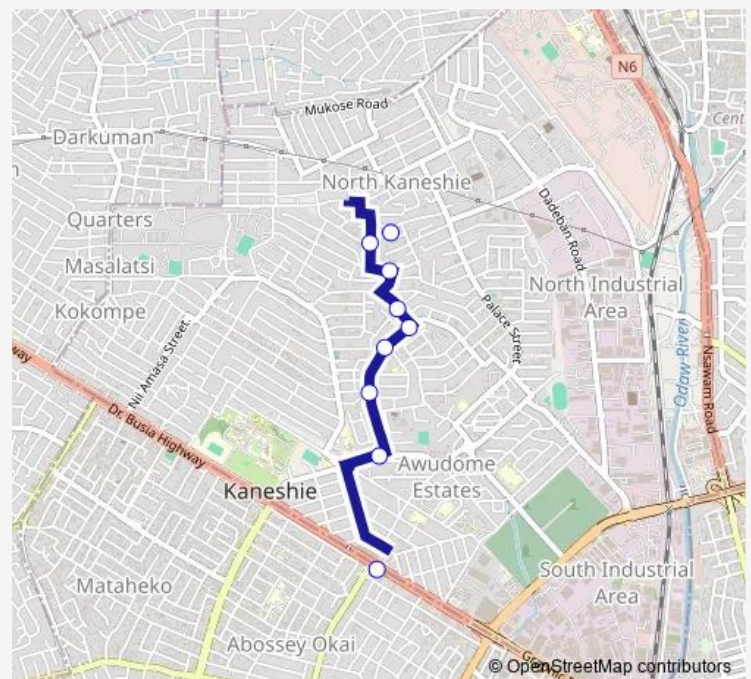

Council

Tsofi

Sakora Junction 452

Mangoase 1

St John's 452

Good Sheperd

Terminal Orgle Road Station

Route schedule

Terminal Kaneshie Mkt Cmplx — Terminal Orgle Road Station

Monday	10:46
Tuesday	10:46
Wednesday	10:46
Thursday	10:46
Friday	10:46
Saturday	10:46
Sunday	10:46

Route info

Direction: Terminal Kaneshie Mkt Cmplx

Stops: 9

Trip Duration: 0 hour 24 min

■ 452B — Kaneshie Mkt Cmplx to Orgle Road Station

452B Bus time schedules and route maps are available in an offline PDF at busmaps.com. Use the busmaps.com website to see live bus times, train schedule or subway schedule, and step-by-step directions for all public transit in Accra