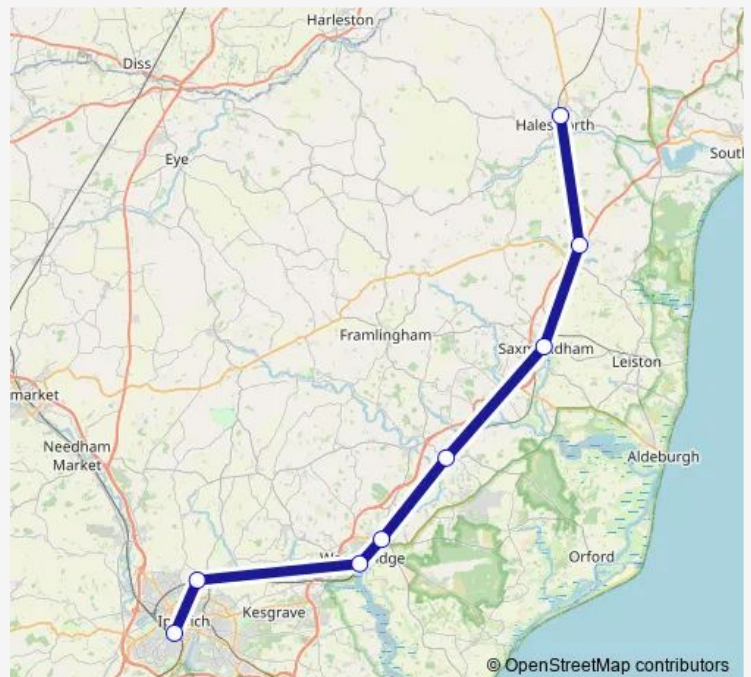

Monday —

Tuesday —

Wednesday —

Thursday —

Friday —

Saturday 06:40-22:40

Sunday 08:36-21:36

Route info

Direction: Halesworth

Stops: 8

Trip Duration: 0 hour 55 min

■ Le:Has->Ips — LE train service from HAS to Ips

Le:Has->Ips Rail time schedules and route maps are available in an offline PDF at busmaps.com. Use the busmaps.com website to see live bus times, train schedule or subway schedule, and step-by-step directions for all public transit in Ipswich