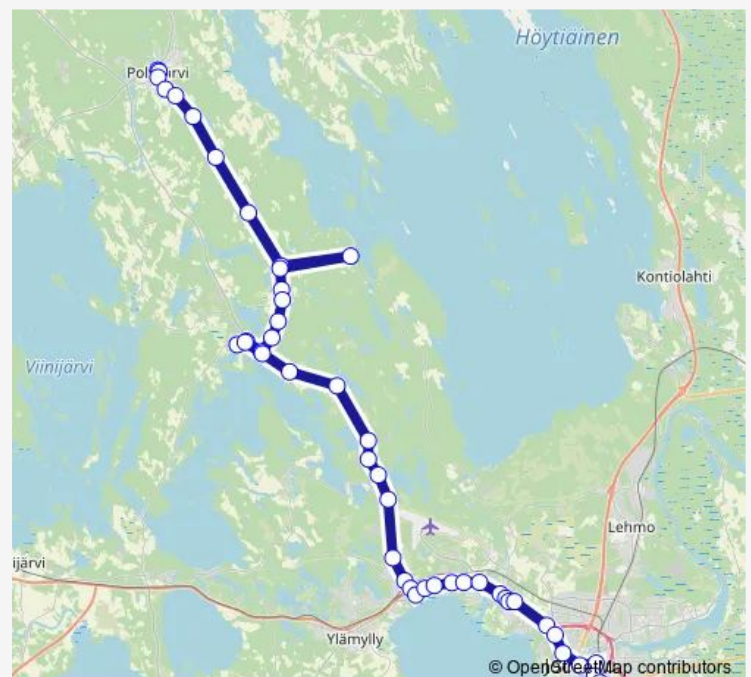

Bus Polvijärvi - Huhmarinen - Joensuu

[Go to website](#)

Direction

Polvijärvi las — Sairaala Pkks E

46 stops

[Open route schedule](#)

Polvijärvi las

Kansantalontie L

Pappilantie E

Lierinlampi E

Hanhilampi I

Mertajärvi E

Niskala E

Kuorevaara E

Porraskorpi I

Kunnasniementie th

Porraskorpi E

Vehkalahti E

Mansikkaniemi E

Huhmarinteentie E

Mäkirinteentie L

Pitkäsenlahti P

Koninranta L

Sotkuman kauppa

Koninranta I

Pitkäsenlahti E

Luotoniemi E

Route schedule

Polvijärvi las — Sairaala Pkks E

Monday 07:40-08:50

Tuesday 07:40-08:50

Wednesday 07:40-08:50

Thursday 07:40-08:50

Friday 07:40-08:50

Saturday —

Sunday —

Route info

Direction: Polvijärvi las

Stops: 46

Trip Duration: 1 hour 5 min

■ Polvijärvi - Huhmarinen - Joensuu

BusMaps