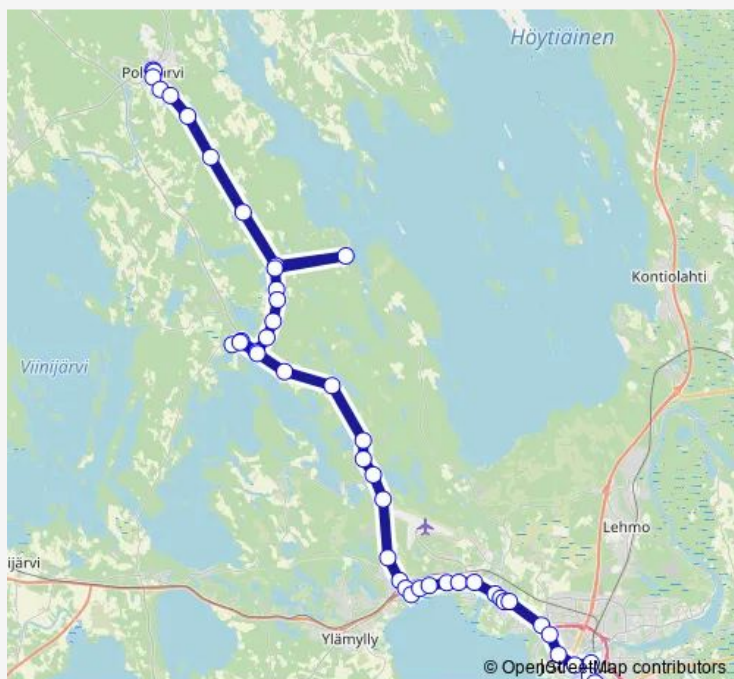

Bus Polvijärvi - Huhmarinen - Joensuu

[Go to website](#)

Direction

Polvijärvi las — Sairaala Pkks E

46 stops

[Open route schedule](#)

Polvijärvi las

Kansantalontie L

Pappilantie E

Lierinlampi E

Hanhilampi I

Mertajärvi E

Niskala E

Kuorevaara E

Porraskorpi I

Kunnasniementie th

Porraskorpi E

Vehkalahti E

Mansikkaniemi E

Huhmarinteentie E

Mäkirinteentie L

Pitkäsenlahti P

Koninranta L

Sotkuman kauppa

Koninranta I

Pitkäsenlahti E

Luotoniemi E

Route schedule

Polvijärvi las — Sairaala Pkks E

Monday 07:40-08:50

Tuesday 07:40-08:50

Wednesday 07:40-08:50

Thursday 07:40-08:50

Friday 07:40-08:50

Saturday —

Sunday —

Route info

Direction: Polvijärvi las

Stops: 46

Trip Duration: 1 hour 15 min

■ Polvijärvi - Huhmarinen - Joensuu

BusMaps