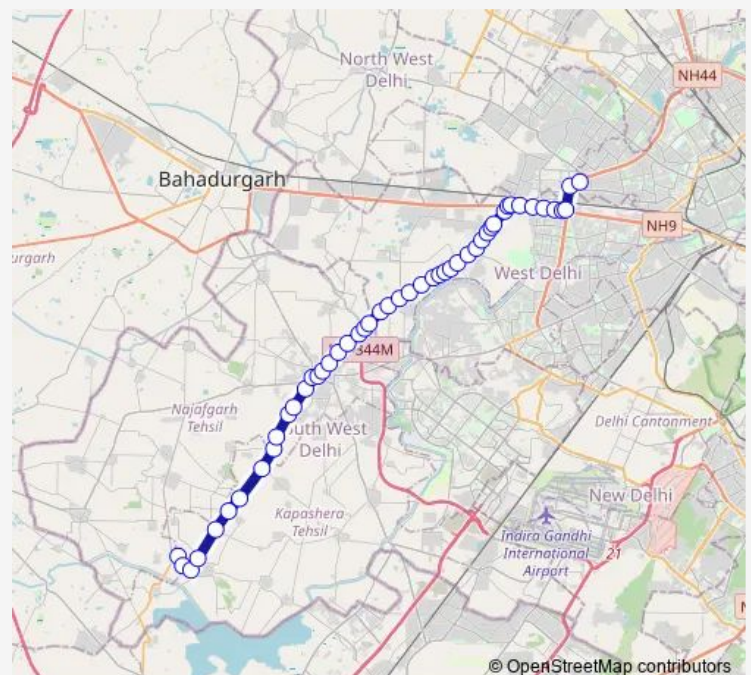

Nirmal Vihar

Dichau Kalan Depot

Jai Vihar

Route schedule

Ghuman Hera Cluster Depot 2 — West Enclave / Sansad Vihar (T)

Monday 05:42-07:29

Tuesday 05:42-07:29

Wednesday 05:42-07:29

Thursday 05:42-07:29

Friday 05:42-07:29

Saturday 05:42-07:29

Sunday 05:42-07:29

Route info

Direction: Ghuman Hera Cluster Depot 2

Stops: 49

Trip Duration: 1 hour 50 min

164stldown

Airforce Station (Banicamp)

Baprola School

Baprola Village

Bakkarwala Crossing

Satya Vihar / Chanchal Park

Tilangpur Kotla

Brahmpuri Colony