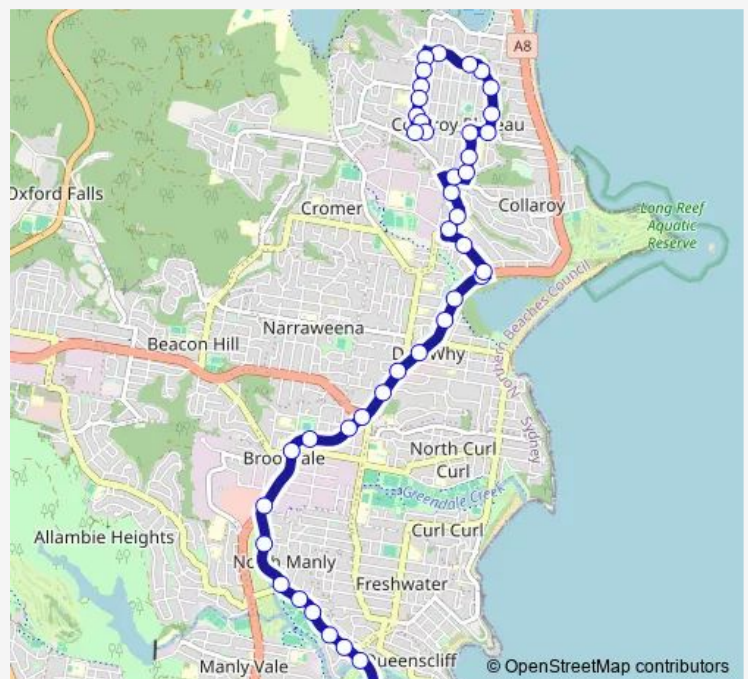

Keirle Park, Pittwater Rd

Mill Park, Pittwater Rd

Pittwater Rd Opp Girard St

Pittwater Rd At Riverview Pde

Pittwater Rd Opp Western Av

Pittwater Rd Opp Wakefield St

Warringah Recreation Centre, Pittwater Rd

Pittwater Rd Opp Sterland Av

Warringah Mall, Pittwater Rd, Stand D

Pittwater Rd At Old Pittwater Rd

Brookvale Oval, Pittwater Rd

Manly Leagues Club, Pittwater Rd

Pittwater Rd At Warringah Rd

Pittwater Rd At May Rd

Pittwater Rd Opp Pacific Pde

Dee Why B-Line, Pittwater Rd

Pittwater Rd At Hawkesbury Av

Pittwater Rd At Lismore Av

Pittwater Rd Before South Creek Rd

South Creek Rd After Pittwater Rd

Route schedule

Stella Maris College, Eurobin St, Stand D — Hall Av Before Heather St

Monday	15:40
Tuesday	15:40
Wednesday	15:40
Thursday	15:40
Friday	15:40
Saturday	—
Sunday	—

Route info

Direction: Stella Maris College, Eurobin St, Stand D

Stops: 43

Trip Duration: 0 hour 33 min

748n — Stella Maris Manly to Collaroy Plateau