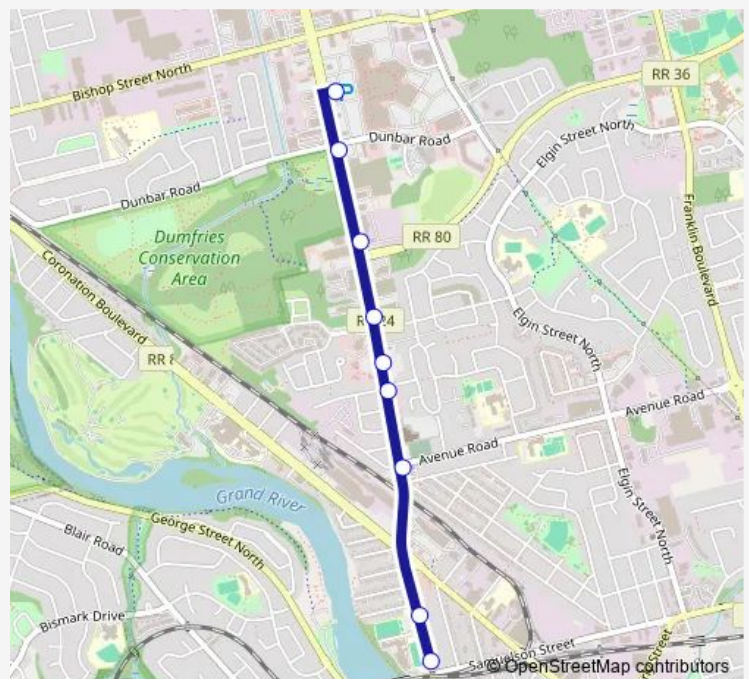

Bus 9851 GCI Special

[Go to website](#)

Direction

Water / Galt Collegiate Institute — Cambridge Centre Station

9 stops

[Open route schedule](#)

Water / Galt Collegiate Institute

Water / Dayton

Hespeler Rd. / Avenue

Hespeler Rd. / Abbotsford

167 Hespeler Rd.

Hespeler Rd. / Munch

Can-Amara Station

Hespeler Rd. / Dunbar

Cambridge Centre Station

Route schedule

Water / Galt Collegiate Institute — Cambridge Centre Station

Monday 14:36

Tuesday 14:36

Wednesday 14:36

Thursday 14:36

Friday 14:36

Saturday —

Sunday —

Route info

Direction: Water / Galt Collegiate Institute

Stops: 9

Trip Duration: 0 hour 9 min

■ 9851 — GCI Special

9851 Bus time schedules and route maps are available in an offline PDF at busmaps.com. Use the busmaps.com website to see live bus times, train schedule or subway schedule, and step-by-step directions for all public transit in Kitchener