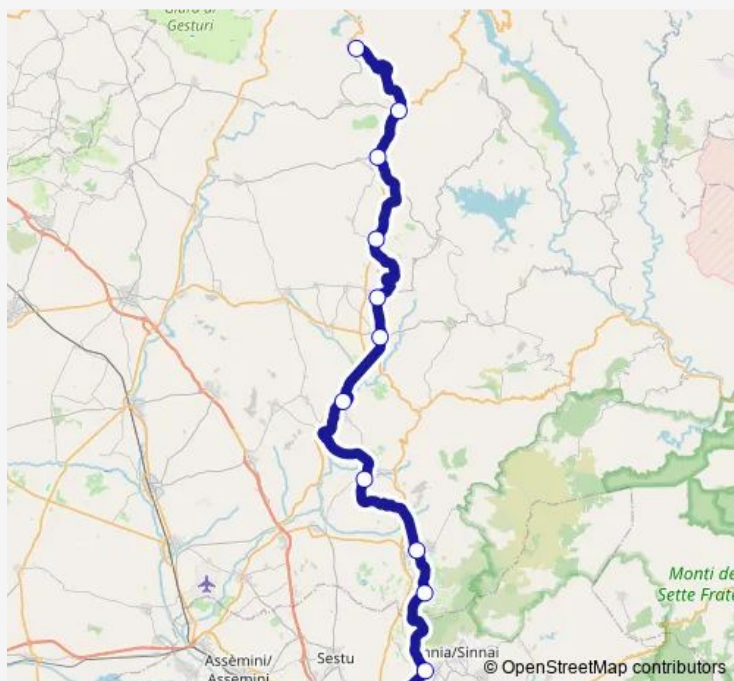

Rail MONSERRATO-ISILI Monserrato - Mandas - Isili

[Go to website](#)

Direction

Isili — Monserrato SAN Gottardo

12 stops

[Open route schedule](#)

- Isili
- Serri
- Mandas
- Gesico
- Suelli
- Senorbi'
- Barrali
- Donori
- Dolianova
- Soleminis
- Settimo S.P.
- Monserrato SAN Gottardo

Route schedule

Isili — Monserrato SAN Gottardo

Monday	05:20-19:36
Tuesday	05:20-19:36
Wednesday	05:20-19:36
Thursday	05:20-19:36
Friday	05:20-19:36
Saturday	05:20-19:36
Sunday	—

Route info

Direction: Isili

Stops: 12

Trip Duration: 1 hour 55 min

MONSERRATO-ISILI — Monserrato - Mandas - Isili

Direction

Monserrato SAN Gottardo — Mandas

10 stops

[Open route schedule](#)

Monserrato SAN Gottardo

Saturday 05:57-20:14

Sunday —

Route info

Direction: Monserrato SAN Gottardo

Stops: 10

Trip Duration: 1 hour 27 min

Direction

Mandas — Isili