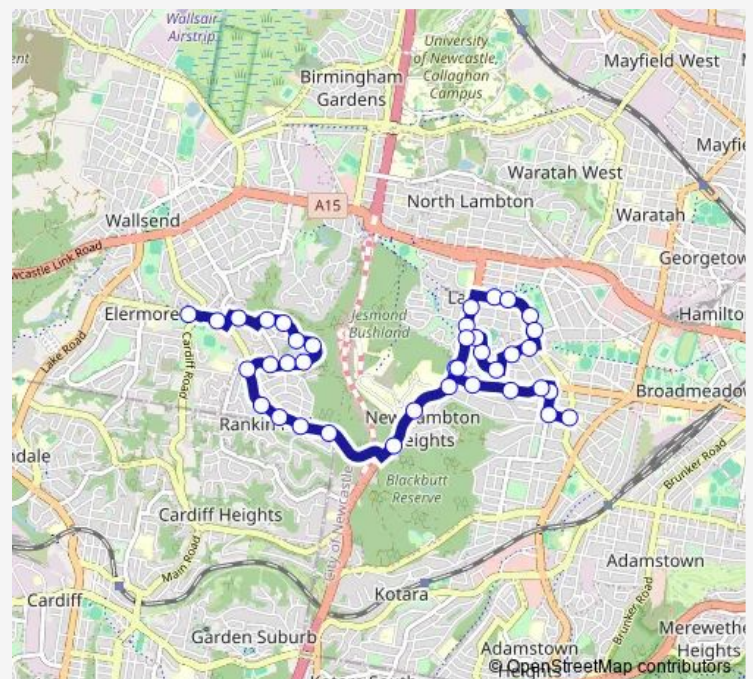

School Bus 760 St Therese Primary, New Lambton to Cardiff Rd and Croudace Rd

[Go to website](#)

Direction

Royal St Opp Portland Pl — Croudace Rd Opp Urara Pde

38 stops

[Open route schedule](#)

Royal St Opp Portland Pl

Portland Pl At Regent St

New Lambton Public School, Regent St

New Lambton Public School, Rugby Rd

Russell Rd Opp Baker St

Russell Rd Before Brett St

Croudace St Opp Russell Rd

Croudace St Opp Turner St

Croudace St At Chilcott St

Howe St At Grainger St

Howe St At Morehead St

Howe St Opp Wye St

Hobart Rd At Durham Rd

Railway Rd Opp Astbury St

Gwydir Park, Railway Rd

Chiplin St After Wickham Rd

Chiplin St After Florida Av

Mitchell Av At Florida Av

Croudace St At Mitchell Av

Croudace St Before Russell Rd

Lookout Rd After Curson Rd

Route schedule

Royal St Opp Portland Pl — Croudace Rd Opp Urara Pde

Monday 15:35

Tuesday 15:35

Wednesday 15:35

Thursday 15:35

Friday 15:35

Saturday —

Sunday —

Route info

Direction: Royal St Opp Portland Pl

Stops: 38

Trip Duration: 0 hour 30 min

760 — St Therese Primary, New Lambton to Cardiff Rd and Croudace Rd