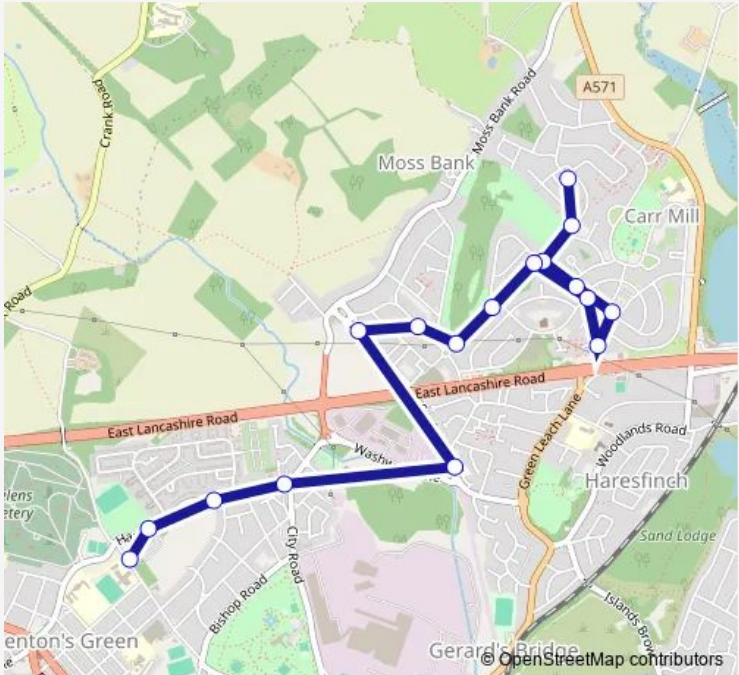

Bus 760 Dalehead Place/ Loughrigg Avenue - Gamble Avenue / Gamble Avenue

[Go to website](#)

Direction
 Loughrigg Avenue — Gamble Avenue
 17 stops
[Open route schedule](#)

- Loughrigg Avenue
- Ambleside Place
- Windermere Avenue
- Wasdale Avenue
- Honister Avenue
- Hawes Avenue
- Eskdale Avenue
- Bowness Avenue
- Eskdale Avenue
- Buttermere Avenue
- Lorton Avenue
- Victoria Avenue
- The Brooks
- City Road
- Princess Avenue
- Cowley College
- Gamble Avenue

Route schedule
 Loughrigg Avenue — Gamble Avenue

| | |
|-----------|-------|
| Monday | 07:58 |
| Tuesday | 07:58 |
| Wednesday | 07:58 |
| Thursday | 07:58 |
| Friday | 07:58 |
| Saturday | — |
| Sunday | — |

Route info
 Direction: Loughrigg Avenue
 Stops: 17
 Trip Duration: 0 hour 17 min

760 — Dalehead Place/ Loughrigg Avenue - Gamble Avenue / Gamble Avenue **BusMaps**

760 Bus time schedules and route maps are available in an offline PDF at busmaps.com. Use the busmaps.com website to see live bus times, train schedule or subway schedule, and step-by-step directions for all public transit in St Helens

The schedule is provided in the local timezone. Times with "(+1)" indicate departures on the next day.

PDF file created on 2025-01-16

2024 BusMaps.com - All Rights Reserved