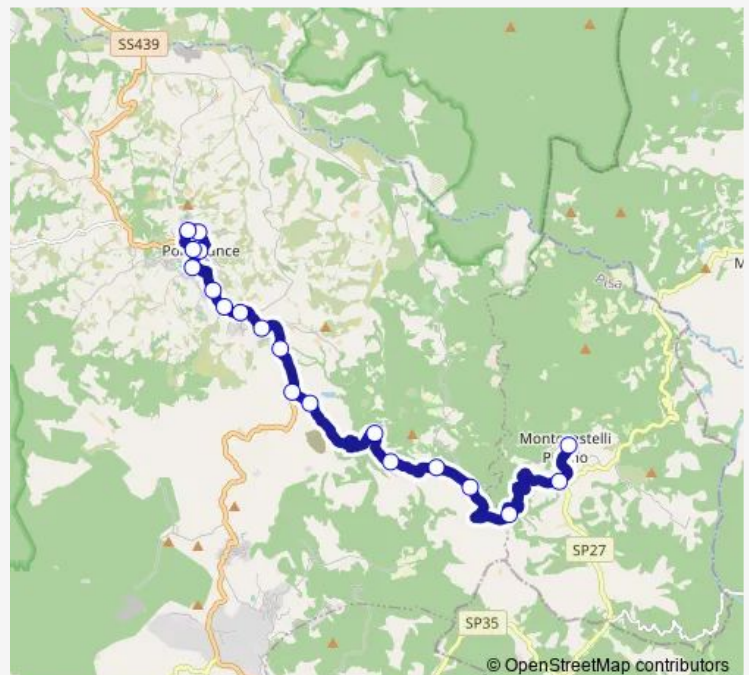

Monday 07:28-17:52

Tuesday 07:28-17:52

Wednesday 07:28-17:52

Thursday 07:28-17:52

Friday 07:28-17:52

Saturday 07:28-14:34

Sunday —

Route info

Direction: Montecastelli

Stops: 16

Trip Duration: 0 hour 22 min

Direction

Pomarance V.Cercignani — Montecastelli

19 stops

[Open route schedule](#)

Pomarance V.Cercignani

—

Friday

—

Saturday

14:05

Sunday

—

Route info

Thursday 06:12-07:28

Friday 06:12-07:28

Saturday 06:12-07:28

Sunday —

Route info

Direction: Montecastelli

Stops: 19

Trip Duration: 0 hour 29 min