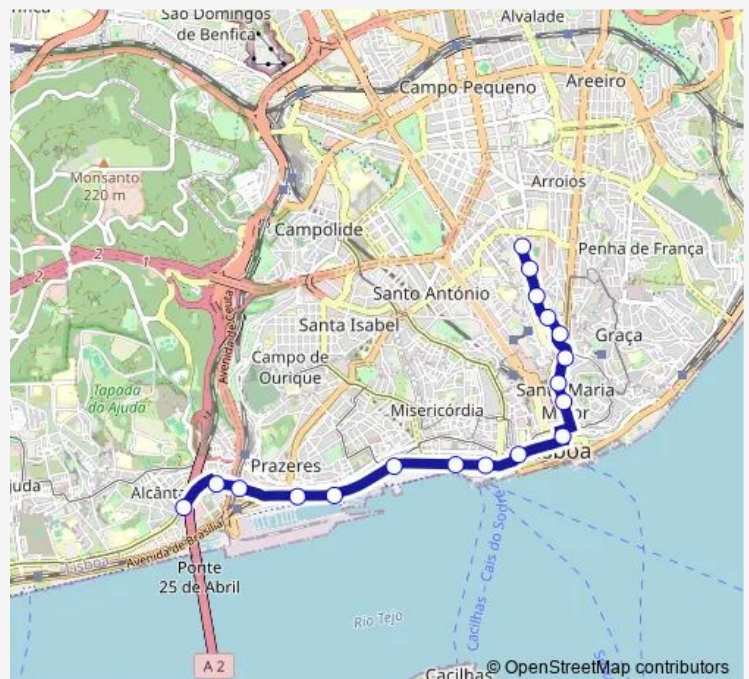

Route schedule

Estação Sto. Amaro — Gomes Freire

Monday —

Tuesday 06:45-07:05

Wednesday —

Thursday —

Friday —

Saturday —

Sunday 06:45-07:05

Route info

Direction: Estação Sto. Amaro

Stops: 18

Trip Duration: 0 hour 25 min

■ 760 — Cais Rocha (Museu Nac. Arte Antiga) - Gomes Freire

760 Bus time schedules and route maps are available in an offline PDF at busmaps.com. Use the busmaps.com website to see live bus times, train schedule or subway schedule, and step-by-step directions for all public transit in Lisbon