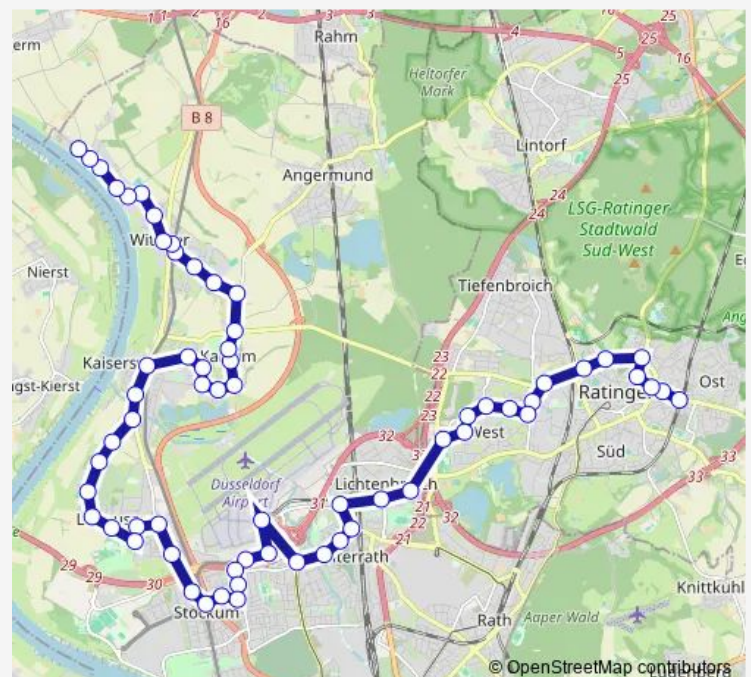

D-Edmund-Bertrams-Straße

### Route schedule

D-Nordpark/Aquazoo — D-Roßpfad

Monday —

Tuesday —

Wednesday —

Thursday —

Friday —

Saturday 17:46-19:36

### Route info

Direction: D-Nordpark/Aquazoo

Stops: 36

Trip Duration: 0 hour 42 min

D-Zum Hohen Bröhl

D-Kalkum, Kirche

D-Schloss Kalkum

D-Einbrunger Straße