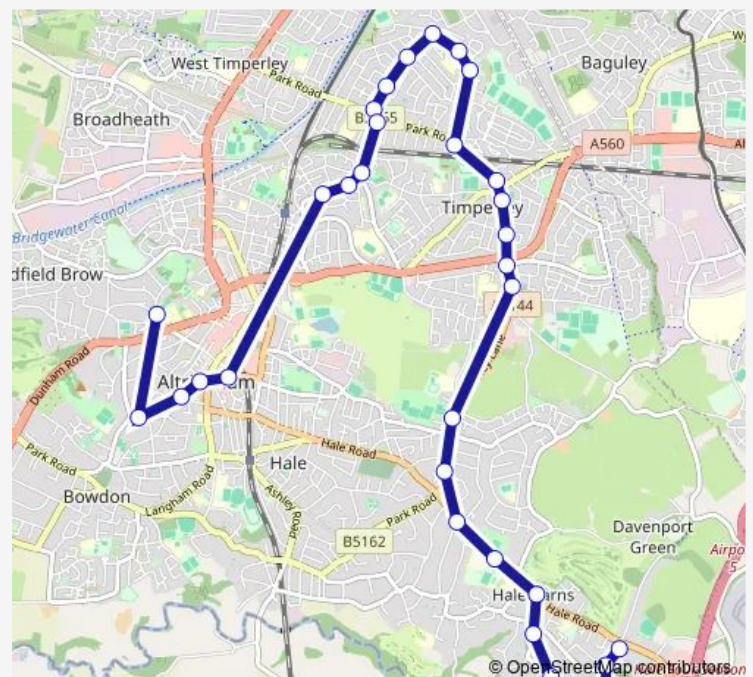

Thursday 07:40

Friday 07:40

Saturday —

Sunday —

Route info

Direction: Hale Road

Stops: 32

Trip Duration: 0 hour 47 min