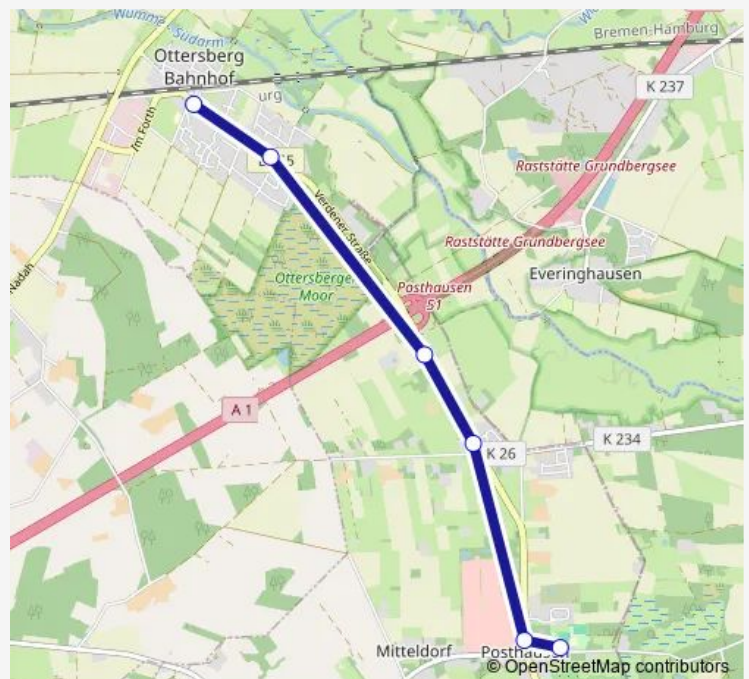

Direction

Ottersberg, Am Bahnhof Süd — Obg.-Posthausen, Schule, Mast 1

6 stops

[Open route schedule](#)

Ottersberg, Am Bahnhof Süd

Ottersberg, Heideweg, Mast 1

Obg.-Wümmingen, Moorhexe, Mast 1

Obg.-Wümmingen, Hartmann, Mast 1

Obg.-Posthausen, Ortsmitte, Mast 1

Obg.-Posthausen, Schule, Mast 1

Route schedule

Ottersberg, Am Bahnhof Süd — Obg.-Posthausen, Schule, Mast 1

Monday	07:50
Tuesday	07:50
Wednesday	07:50
Thursday	07:50
Friday	07:50
Saturday	—
Sunday	—

Route info

Direction: Ottersberg, Am Bahnhof Süd

Stops: 6

Trip Duration: 0 hour 12 min

760 Bus time schedules and route maps are available in an offline PDF at busmaps.com. Use the busmaps.com website to see live bus times, train schedule or subway schedule, and step-by-step directions for all public transit in Bremen