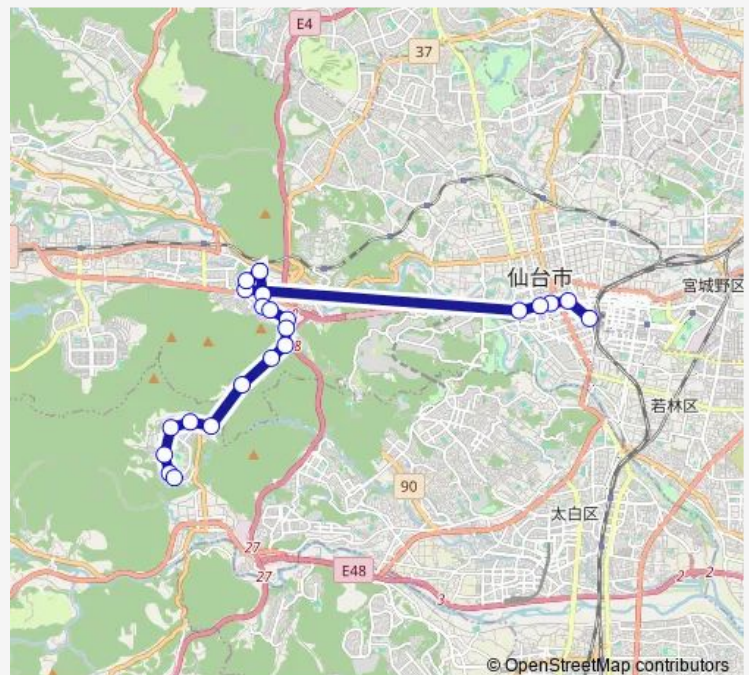

### Route schedule

仙台駅前 — 茂庭台一丁目南

Monday 09:18-22:03

Tuesday 09:18-22:03

Wednesday 09:18-22:03

Thursday 09:18-22:03

Friday 09:18-22:03

Saturday 09:18-21:45

### Route info

Direction: 仙台駅前

Stops: 22

Trip Duration: 0 hour 36 min

■ 760 — 仙台駅→西花→茂1南

BusMaps

760 Bus time schedules and route maps are available in an offline PDF at [busmaps.com](https://busmaps.com). Use the [busmaps.com](https://busmaps.com) website to see live bus times, train schedule or subway schedule, and step-by-step directions for all public transit in Sendai