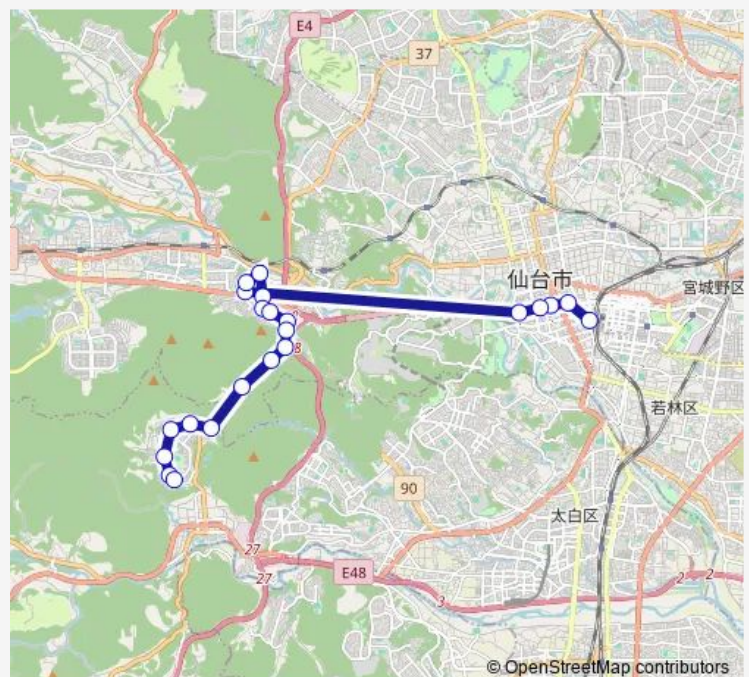

### Route schedule

仙台駅前 — 茂庭台一丁目南

Monday 09:18-22:03

Tuesday 09:18-22:03

Wednesday 09:18-22:03

Thursday 09:18-22:03

Friday 09:18-22:03

Saturday 09:18-21:45

### Route info

Direction: 仙台駅前

Stops: 22

Trip Duration: 0 hour 43 min

■ 760 — 仙台駅→西花→茂1南

BusMaps

760 Bus time schedules and route maps are available in an offline PDF at [busmaps.com](https://busmaps.com). Use the [busmaps.com](https://busmaps.com) website to see live bus times, train schedule or subway schedule, and step-by-step directions for all public transit in Sendai