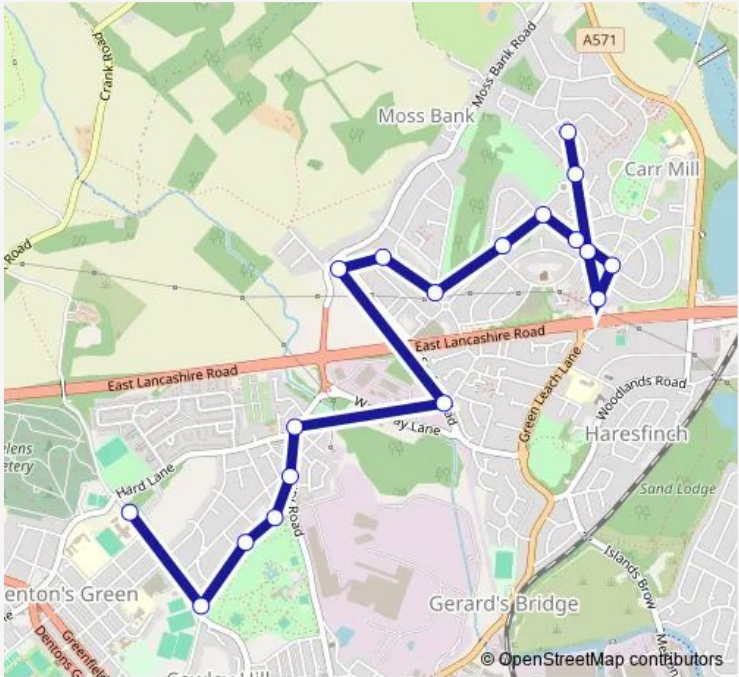

## Bus 760 Gamble Avenue / Gamble Avenue - Dalehead Place/ Loughrigg Avenue

[Go to website](#)

**Direction**  
 Gamble Avenue — Loughrigg Avenue  
 18 stops  
[Open route schedule](#)

- Gamble Avenue
- Gamble Avenue
- Pine Avenue
- City Gardens
- Rivington Avenue
- Hard Lane
- The Brooks
- Moss Bank Road
- Bassenthwaite Avenue
- Lorton Avenue
- Ennerdale Avenue
- Windermere Avenue
- Wasdale Avenue
- Honister Avenue
- Hawes Avenue
- Eskdale Avenue
- Ambleside Place
- Loughrigg Avenue

Route schedule  
 Gamble Avenue — Loughrigg Avenue

Monday	15:15
Tuesday	15:15
Wednesday	15:15
Thursday	15:15
Friday	15:15
Saturday	—
Sunday	—

Route info  
 Direction: Gamble Avenue  
 Stops: 18  
 Trip Duration: 0 hour 18 min

760 — Gamble Avenue / Gamble Avenue - Dalehead Place/ Loughrigg Avenue **BusMaps**

**Direction**

Gamble Avenue — Loughrigg Avenue

19 stops

[Open route schedule](#)

Gamble Avenue

Gamble Avenue

Pine Avenue

## Route info

Direction: Gamble Avenue

Stops: 19

Trip Duration: 0 hour 18 min

760 Bus time schedules and route maps are available in an offline PDF at [busmaps.com](https://busmaps.com). Use the [busmaps.com](https://busmaps.com) website to see live bus times, train schedule or subway schedule, and step-by-step directions for all public transit in St Helens