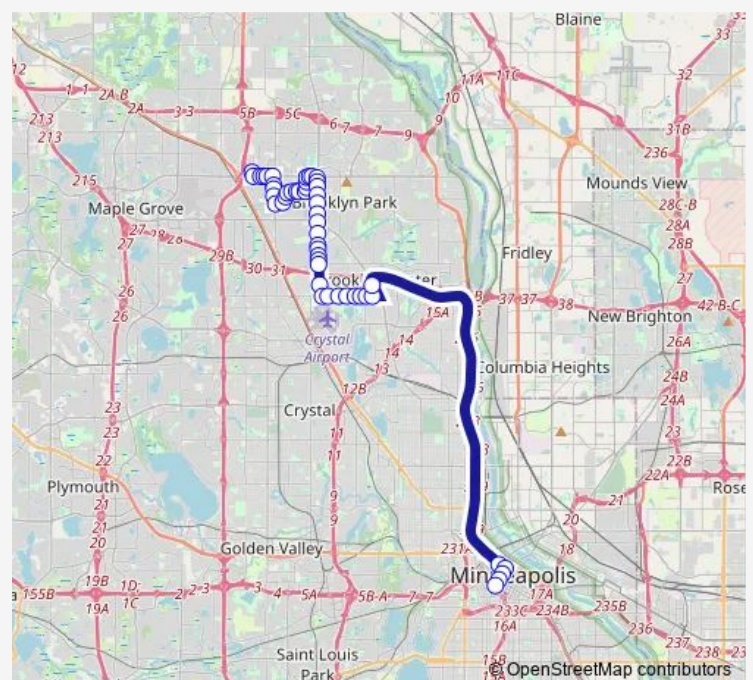

Douglas Dr & 83rd Place N

Douglas Dr & 84th Court N

Douglas Dr & 85th Ave N

85th Ave N & Brunswick Ave N

Route schedule

Xylon Ave N & Xylon Court / 85th Ave — Marquette Ave & 10th St - Stop Group D

Monday 06:01-07:27

Tuesday 06:01-07:27

Wednesday 06:01-07:27

Thursday 06:01-07:27

Friday 06:01-07:27

Saturday —

Sunday —

Route info

Direction: Xylon Ave N & Xylon Court / 85th Ave

Stops: 50

Trip Duration: 0 hour 49 min

760

BusMaps

85th Ave N & Adair Ave N

Zane Ave N & 85th Ave N

Zane Ave N & Adair Ave N

Zane Ave N & 83rd Pkwy

Zane Ave N & Candlewood Dr

Zane Ave N & 80th Ave N

Zane Ave N & 78th Ave N

Zane Ave N & Brooklyn Blvd

Zane Ave N & 74th Ave N

Zane Ave N & Zane Court

Zane Ave N & Colorado Ave N

Zane Ave N & 71st Ave N