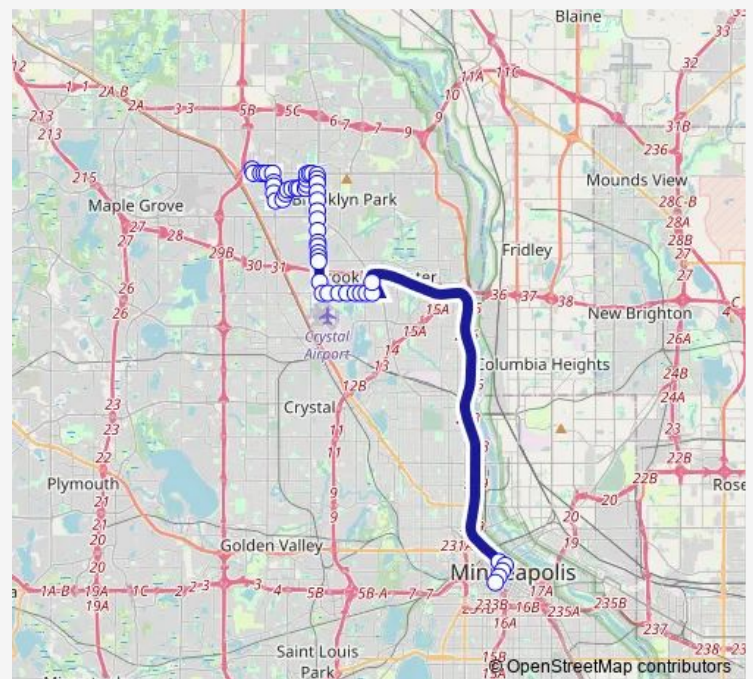

### Direction

Xylon Ave N & Xylon Court / 85th Ave — Marquette Ave & 10th St - Stop Group D

50 stops

[Open route schedule](#)

Xylon Ave N & Xylon Court / 85th Ave

85th Ave N & Xylon Ave N

85th Ave N & 85th Court

Douglas Dr & 84th Court N

Douglas Dr & 85th Ave N

85th Ave N & Brunswick Ave N

### Route schedule

Xylon Ave N & Xylon Court / 85th Ave — Marquette Ave & 10th St - Stop Group D

Monday 06:01-07:27

Tuesday 06:01-07:27

Wednesday 06:01-07:27

Thursday 06:01-07:27

Friday 06:01-07:27

Saturday —

### Route info

Direction: Xylon Ave N & Xylon Court / 85th Ave

Stops: 50

Trip Duration: 0 hour 47 min

760

BusMaps

85th Ave N & Adair Ave N

Zane Ave N & 85th Ave N