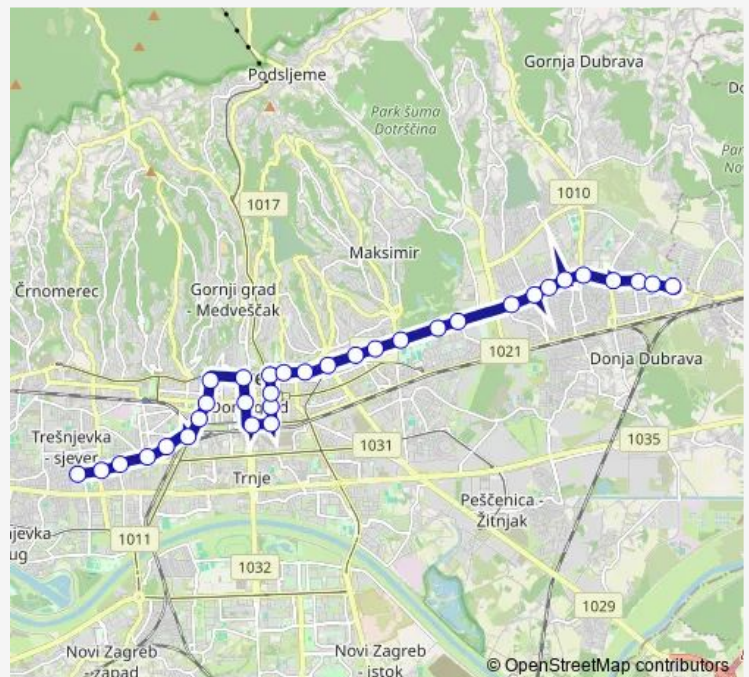

Kvaternikov trg

Mašičeva

Jordanovac

Route schedule

Ljubljana — Dubec

Monday	03:25-02:36 ⁺¹
Tuesday	03:25-02:36 ⁺¹
Wednesday	03:25-02:36 ⁺¹
Thursday	03:25-02:36 ⁺¹
Friday	03:25-02:36 ⁺¹
Saturday	03:25-02:36 ⁺¹
Sunday	03:25-02:36 ⁺¹

Route info

Direction: Ljubljana

Stops: 33

Trip Duration: 0 hour 48 min

34 — Ljubljana - Dubec

Park Maksimir

Hondlova

Ravnice

Dubec

Direction

Dubec — Ljubljana

32 stops

[Open route schedule](#)

Dubec

Poljanice Iv

Aleja javora

Monday	03:29-02:36 ⁺¹
Tuesday	03:29-02:36 ⁺¹
Wednesday	03:29-02:36 ⁺¹
Thursday	03:29-02:36 ⁺¹
Friday	03:29-02:36 ⁺¹
Saturday	03:29-02:36 ⁺¹
Sunday	03:29-02:36 ⁺¹

Route info

Direction: Dubec

Stops: 32

Trip Duration: 0 hour 46 min