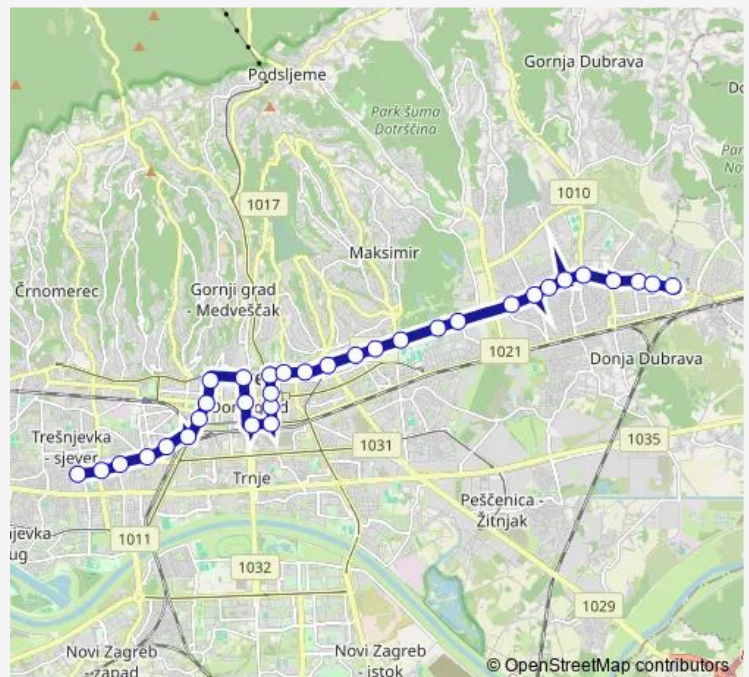

Kvaternikov trg

Mašičeva

Jordanovac

Route schedule

Ljubljana — Dubec

Monday	03:25-02:36 ⁺¹
Tuesday	03:25-02:36 ⁺¹
Wednesday	03:25-02:36 ⁺¹
Thursday	03:25-02:36 ⁺¹
Friday	03:25-02:36 ⁺¹
Saturday	03:25-02:36 ⁺¹
Sunday	03:25-02:36 ⁺¹

Route info

Direction: Ljubljana

Stops: 33

Trip Duration: 0 hour 48 min

34 — Ljubljana - Dubec

Park Maksimir

Hondlova

Ravnice

Dubec

Direction

Dubec — Ljubljana

32 stops

[Open route schedule](#)

Dubec

Poljanice Iv

Aleja javora

Monday	03:29-02:36 ⁺¹
Tuesday	03:29-02:36 ⁺¹
Wednesday	03:29-02:36 ⁺¹
Thursday	03:29-02:36 ⁺¹
Friday	03:29-02:36 ⁺¹
Saturday	03:29-02:36 ⁺¹
Sunday	03:29-02:36 ⁺¹

Route info

Direction: Dubec

Stops: 32

Trip Duration: 0 hour 44 min