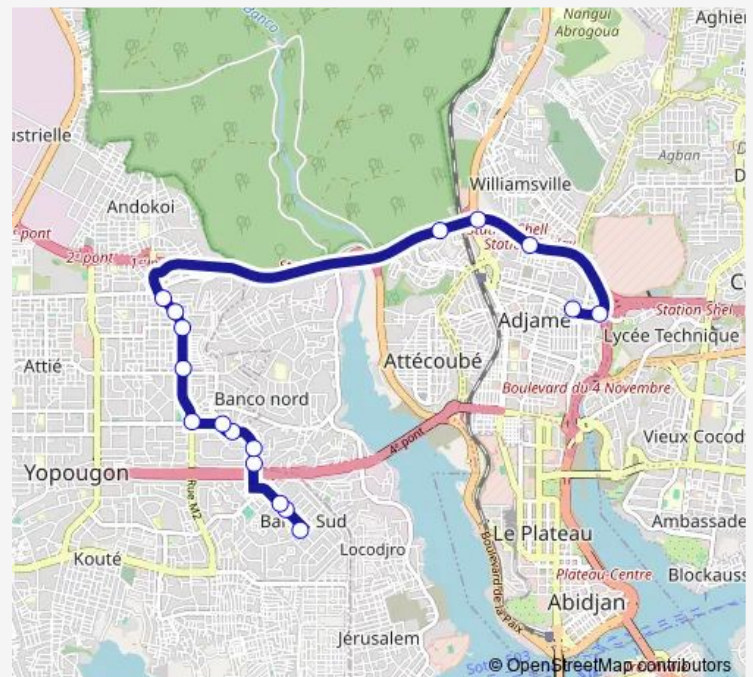

Institut des aveugles

Sable

Garage

Pont Ferrail

Pont piéton

Adjamé Liberté

Adjamé Texaco

Route schedule

Route info

Direction: Yopougon Bouassi

Stops: 17

Trip Duration: 0 hour 43 min

■ gbaka : Adjamé Texaco ↔ Yopougon Boassi

Direction

Adjamé Texaco — Yopougon Bouassi

15 stops

[Open route schedule](#)

Adjamé Texaco

Bel Air

Complexe

Pharmacie les Béatitudes

Carrefour Marché

Lavage

Carrefour Lama Fofana