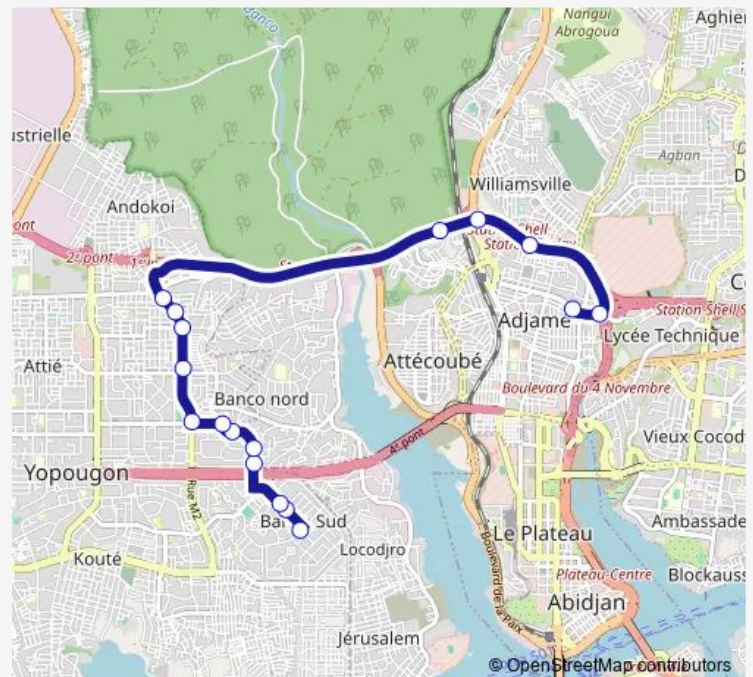

Institut des aveugles

Sable

Garage

Pont Ferrail

Pont piéton

Adjamé Liberté

Adjamé Texaco

Route schedule

Yopougon Bouassi — Adjamé Texaco

Monday 06:00

Tuesday 06:00

Wednesday 06:00

Thursday 06:00

Friday 06:00

Saturday 06:00

Sunday 06:00

Route info

Direction: Yopougon Bouassi

Stops: 17

Trip Duration: 0 hour 43 min

■ gbaka : Adjamé Texaco ↔ Yopougon Boassi

BusMaps

Direction

Adjamé Texaco — Yopougon Bouassi

15 stops

[Open route schedule](#)

Adjamé Texaco

Bel Air

Complexe

Pharmacie les Béatitudes

Carrefour Marché

Lavage