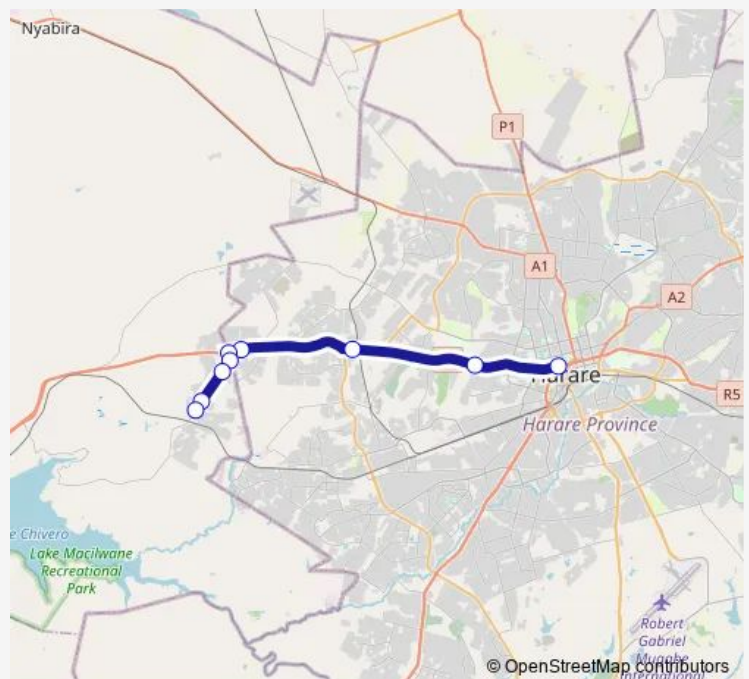

### Direction

Mandela and Chinoyi Road Hub — Whitecliff

9 stops

[Open route schedule](#)

Mandela and Chinoyi Road Hub

Longcheng Plaza

Donview

Puma Filling Station

Puma Whitehouse

Gatlands Road 1 Stop

Gatlands Road 2 Stop

Gatland Road 3 Stop

Whitecliff

### Route schedule

Mandela and Chinoyi Road Hub — Whitecliff

Monday	13:51
Tuesday	13:51
Wednesday	13:51
Thursday	13:51
Friday	13:51
Saturday	13:51
Sunday	13:51

### Route info

Direction: Mandela and Chinoyi Road Hub

Stops: 9

Trip Duration: 0 hour 31 min

Chinhoyi and Mbuya Nehanda Hub to Whitecliff

Communal Taxi Service time schedules and route maps are available in an offline PDF at [busmaps.com](https://busmaps.com). Use the [busmaps.com](https://busmaps.com) website to see live bus times, train schedule or subway schedule, and step-by-step directions for all public transit in Harare