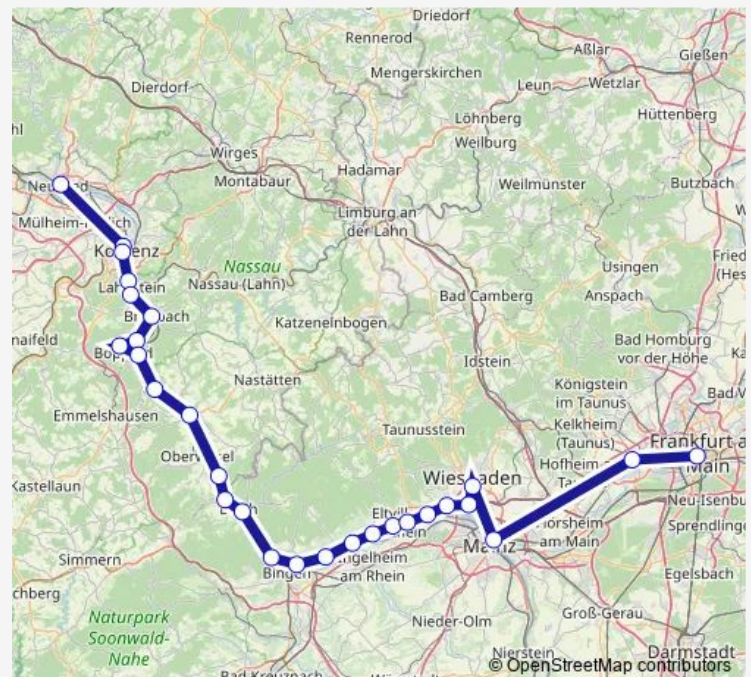

Regional Rail Service RB10

[Go to website](#)

Direction

Frankfurt (Main) Hauptbahnhof — Neuwied Bf

28 stops

[Open route schedule](#)

Frankfurt (Main) Hauptbahnhof

Frankfurt (Main) Höchst Bahnhof

Wiesbaden-Mainz-Kastel Bahnhof

Wiesbaden Hauptbahnhof

Wiesbaden-Biebrich Bahnhof

Wiesbaden-Schierstein Bahnhof

Walluf-Niederwalluf Bahnhof

Eltville (Rhein) Bahnhof

Eltville (Rhein)-Erbach Bahnhof

Eltville (Rhein)-Hattenheim Bahnhof

Oestrich-Winkel Bahnhof

Geisenheim Bahnhof

Rüdesheim (Rhein) Bahnhof

Rüdesheim (Rhein)-Assmannshausen Bahnhof

Lorch Bahnhof

Lorch-Lorchhausen Bahnhof

Kaub Bf

St. Goarshausen Bf

Kestert Bf

Kamp-Bornhofen Bf

Filsen Bf

Route schedule

Frankfurt (Main) Hauptbahnhof — Neuwied Bf

Monday 04:53-20:54

Tuesday 04:53-20:54

Wednesday 04:53-23:33

Thursday 04:53-23:33

Friday 04:53-20:54

Saturday 01:53-20:54

Sunday 01:53-20:54

Route info

Direction: Frankfurt (Main) Hauptbahnhof

Stops: 28

Trip Duration: 2 hour 37 min

■ RB10