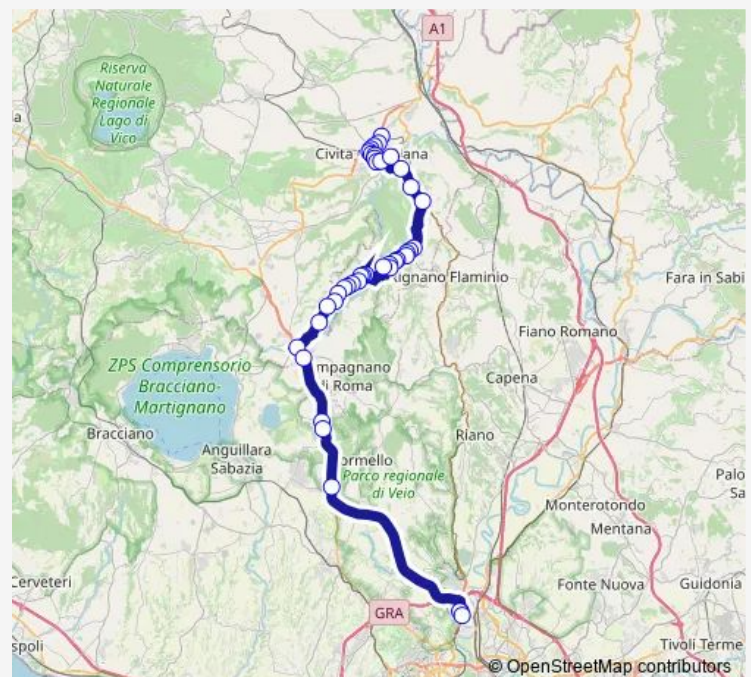

### Route schedule

Civita | Via Terni Via Palombara # f2358 — Roma | Saxa Rubra (Arrivi) # f1494

Monday 04:55

Tuesday 04:55

Wednesday 04:55

Thursday 04:55

Friday 04:55

Saturday 04:55-06:05

### Route info

Direction: Civita | Via Terni Via Palombara # f2358

Stops: 42

Trip Duration: 1 hour 25 min

Calcata | Via Circonvallazione Via Mandolina # f2143

Calcata | Borgo Vecchio # f2144

Mazzano | Via Calcata Via Vignacce # f2145