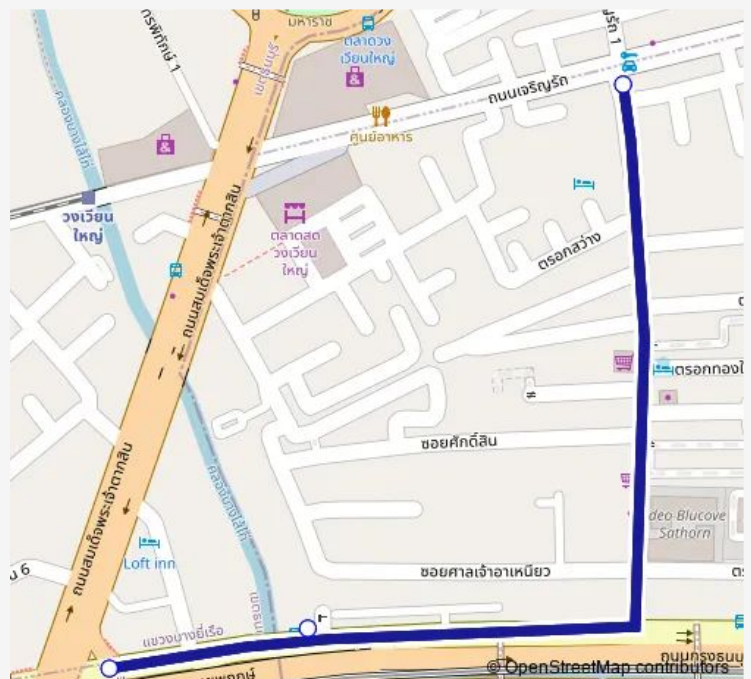

Direction

จุดขึ้นลง;visual stop — จุดขึ้นลง;visual stop

3 stops

[Open route schedule](#)

จุดขึ้นลง;visual stop

แยกตากสิน;Tak Sin Intersection

จุดขึ้นลง;visual stop

Route schedule

จุดขึ้นลง;visual stop — จุดขึ้นลง;visual stop

Monday	00:00
Tuesday	00:00
Wednesday	00:00
Thursday	00:00
Friday	00:00
Saturday	00:00
Sunday	00:00

Route info

Direction: จุดขึ้นลง;visual stop

Stops: 3

Trip Duration: 0 hour 17 min