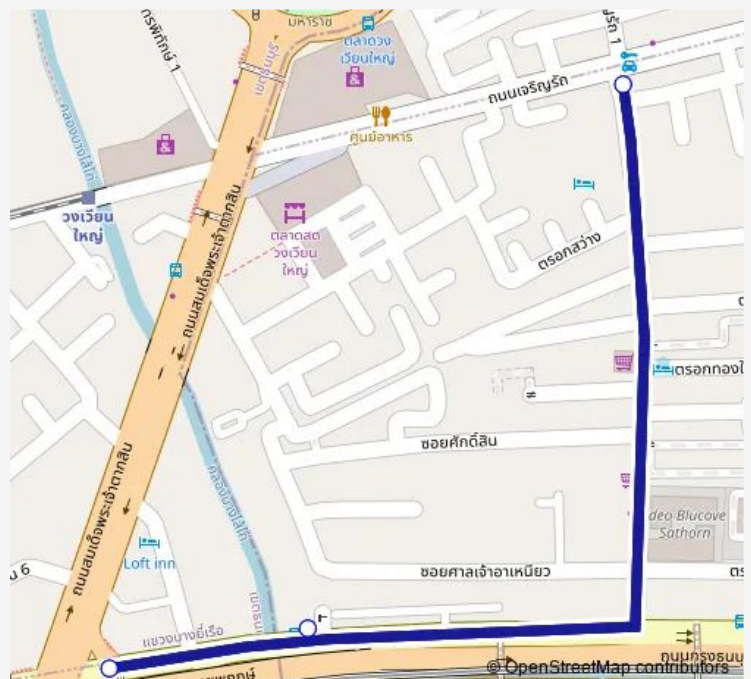

### Direction

จุดขึ้นลง;visual stop — จุดขึ้นลง;visual stop

3 stops

[Open route schedule](#)

จุดขึ้นลง;visual stop

แยกตากสิน;Tak Sin Intersection

จุดขึ้นลง;visual stop

### Route schedule

จุดขึ้นลง;visual stop — จุดขึ้นลง;visual stop

Monday	00:00
Tuesday	00:00
Wednesday	00:00
Thursday	00:00
Friday	00:00
Saturday	00:00
Sunday	00:00

### Route info

Direction: จุดขึ้นลง;visual stop

Stops: 3

Trip Duration: 0 hour 17 min

1442 Bus time schedules and route maps are available in an offline PDF at [busmaps.com](https://busmaps.com). Use the [busmaps.com](https://busmaps.com) website to see live bus times, train schedule or subway schedule, and step-by-step directions for all public transit in Thon Buri