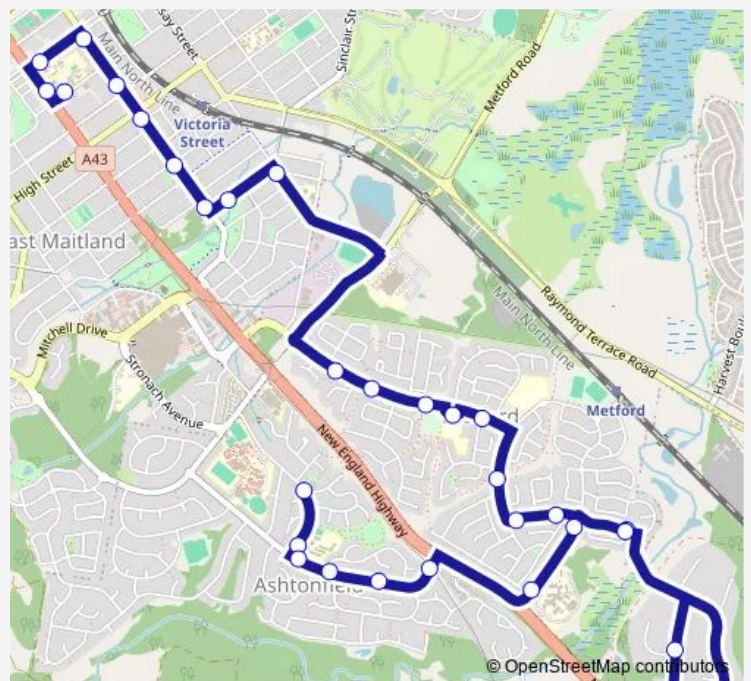

School Bus 1442 Ashtonfield to St Josephs Ps

[Go to website](#)

**Direction**

Norfolk St At Pitcairn St — St Joseph's Primary School, King St

29 stops

[Open route schedule](#)

- Norfolk St At Pitcairn St
- Ashtonfield Public School, Norfolk St
- South Seas Dr After Norfolk St
- South Seas Dr At Adele Cres
- South Seas Dr Before Adele Cres
- South Seas Dr Before New England Hwy
- Ferraby Dr Opp Tafe Maitland
- Ferraby Dr Before Lowe St
- Streeton Dr Opp Conder Cres
- Woodlands Dr At Thornbill Gr
- Streeton Dr After Whiteley Av
- Lowe St At Mcleod Av
- Metford Community Hall, Lowe St
- Schanck Dr Before Willow Dr
- Chelmsford Dr At Grevillea Dr
- Maitland Christian School, School Grounds
- Maitland Christian School, Chelmsford Dr
- Early Learning Centre, Chelmsford Dr
- Chelmsford Dr Opp Tennyson St
- Fieldsend St Opp Middleton Dr
- Alliance St After Bruce St

Route schedule

Norfolk St At Pitcairn St — St Joseph's Primary School, King St

Monday	08:30
Tuesday	08:30
Wednesday	08:30
Thursday	08:30
Friday	08:30
Saturday	—
Sunday	—

Route info

Direction: Norfolk St At Pitcairn St

Stops: 29

Trip Duration: 0 hour 28 min

1442 — Ashtonfield to St Josephs Ps

Lawes St Opp Alliance St

Cooney Park, Lawes St

East Maitland Post Office, Lawes St

Lawes St After George St

Lawes St Before William St

East Maitland Public School, William St

New England Hwy Before King St

St Joseph's Primary School, King St

1442 School Bus time schedules and route maps are available in an offline PDF at [busmaps.com](https://busmaps.com). Use the [busmaps.com](https://busmaps.com) website to see live bus times, train schedule or subway schedule, and step-by-step directions for all public transit in Maitland