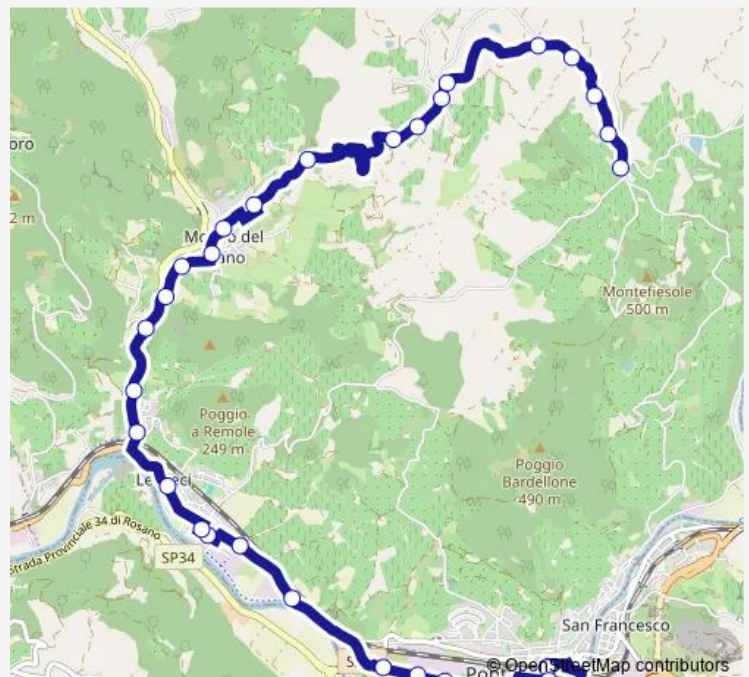

Pontassieve Piazza Mosca

Route schedule

Molino Del Piano — Pontassieve Maltoni

Monday	—
Tuesday	—
Wednesday	13:15
Thursday	—
Friday	—
Saturday	—
Sunday	—

Route info

Direction: Molino Del Piano

Stops: 24

Trip Duration: 0 hour 14 min

Pontassieve Via Verdi

Pontassieve Via Rosano

Pontassieve Maltoni

Direction

Monterifrassine — Pontassieve Fs

34 stops

[Open route schedule](#)

Monterifrassine