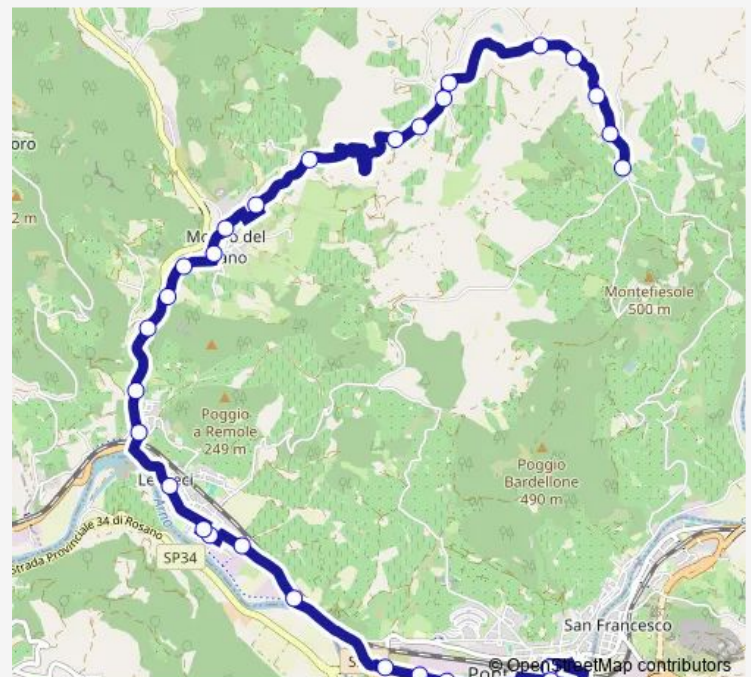

Saturday —

Sunday —

Route info

Direction: Molino Del Piano

Stops: 24

Trip Duration: 0 hour 14 min

Pontassieve Via Verdi

Pontassieve Via Rosano