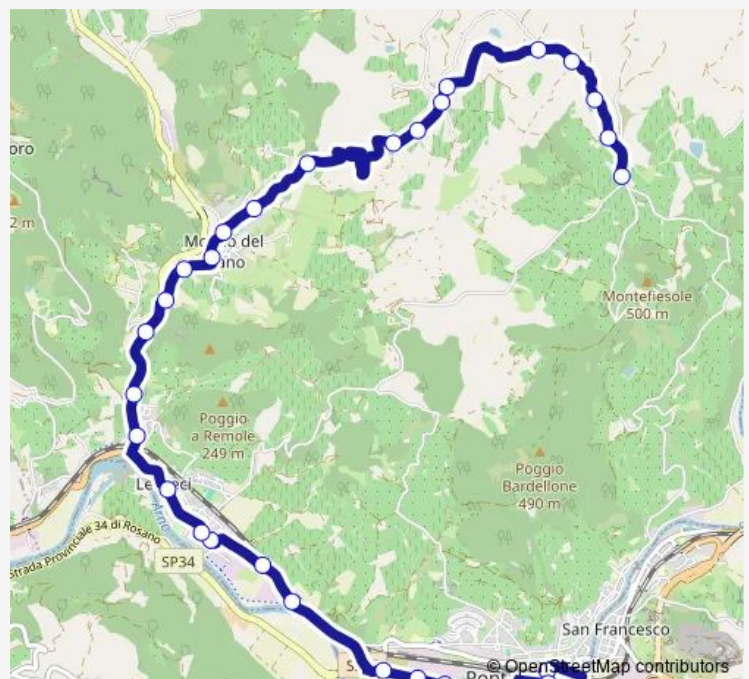

Route info

Direction: Molin Del Piano *

Stops: 23

Trip Duration: 0 hour 20 min

336 C — Monterifrassine - Molino Del Piano - Pontassieve Ud

Pontassieve Via Diaz_V

Pontassieve Fs *

Direction