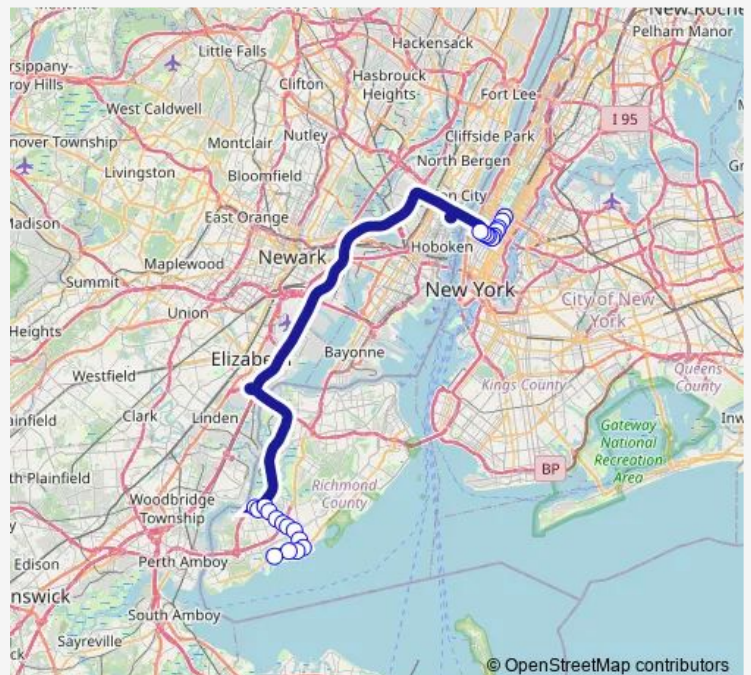

Madison Av/ E 55 St

### Route schedule

Hylan Bl/Luten Av — Madison Av/E 59 St

Monday 05:00-08:00

Tuesday 05:00-08:00

Wednesday 05:00-08:00

Thursday 05:00-08:00

Friday 05:00-08:00

Saturday —

### Route info

Direction: Hylan Bl/Luten Av

Stops: 22

Trip Duration: 1 hour 18 min

■ SIM23 — SIM 23 Prince's Bay - Midtown Manhattan

BusMaps

**Direction**

5 Av/W 59 St — Hylan Bl/Luten Av