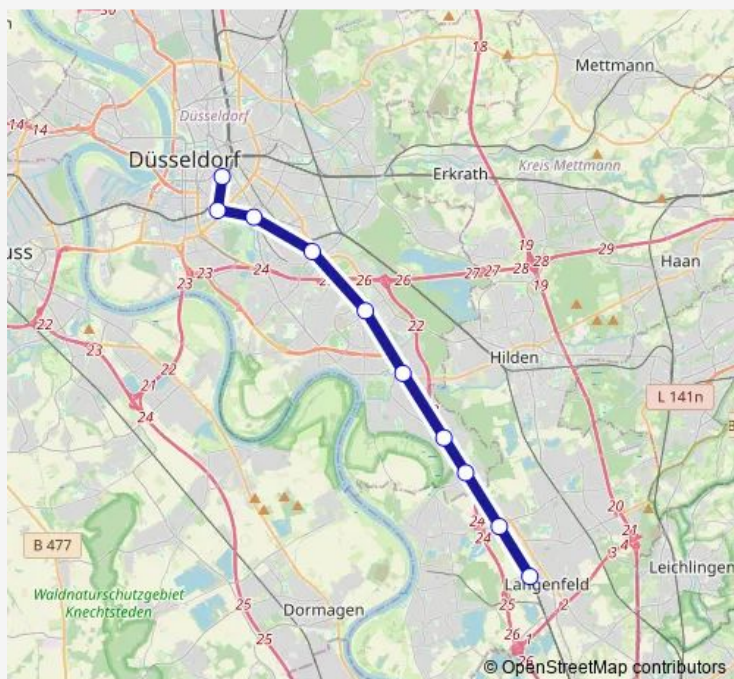

### Direction

Düsseldorf Hbf — Langenfeld (Rheinl) S

10 stops

[Open route schedule](#)

Düsseldorf Hbf

D-Volksgarten S

D-Oberbilk S U

D-Eller Süd S

### Route schedule

Düsseldorf Hbf — Langenfeld (Rheinl) S

Monday 06:01-06:21

Tuesday 06:01-06:21

Wednesday 06:01-06:21

Thursday 06:01-06:21

Friday 06:01-06:21

Saturday —

### Route info

Direction: Düsseldorf Hbf

Stops: 10

Trip Duration: 0 hour 23 min

■ S68

BusMaps

S68 Suburban Railway time schedules and route maps are available in an offline PDF at [busmaps.com](https://busmaps.com). Use the [busmaps.com](https://busmaps.com) website to see live bus times, train schedule or subway schedule, and step-by-step directions for all public transit in Duesseldorf