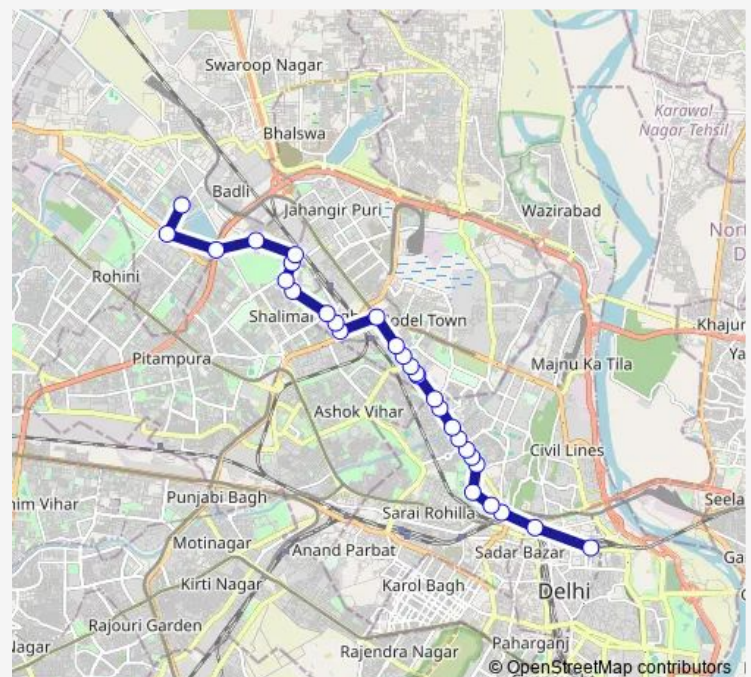

Bus 183up

[Go to website](#)

Direction

Old Delhi Railway Station — Rohini Sec 15

29 stops

[Open route schedule](#)

Old Delhi Railway Station

Tees Hazari Animal Hospital Mori Gate

Shalimar Bagh A Block

Shalimar Bagh B Block

AE-BLK Shalimar Bagh

Route schedule

Old Delhi Railway Station — Rohini Sec 15

Monday 10:30-22:55

Tuesday 10:30-22:55

Wednesday 10:30-22:55

Thursday 10:30-22:55

Friday 10:30-22:55

Saturday 10:30-22:55

Sunday 10:30-22:55

Route info

Direction: Old Delhi Railway Station

Stops: 29

Trip Duration: 0 hour 58 min