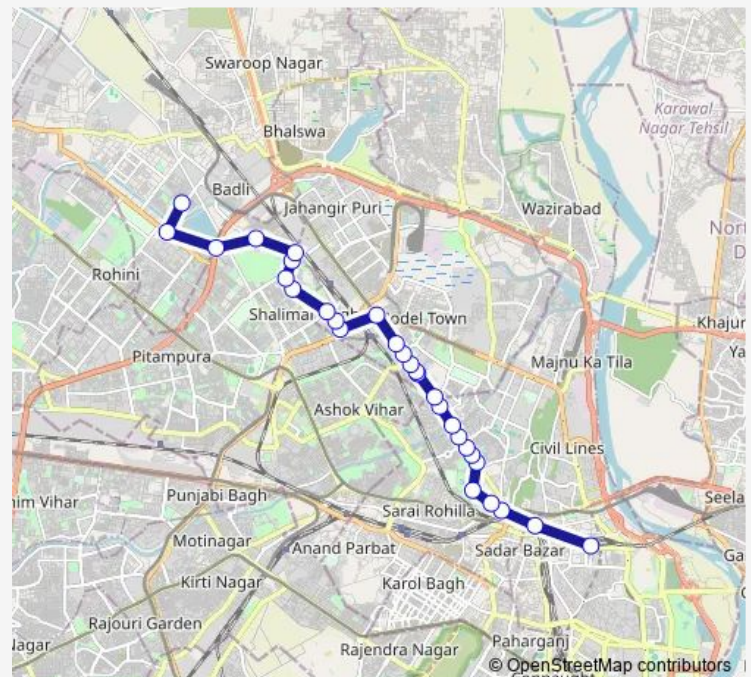

Bus 183up

[Go to website](#)

Direction

Old Delhi Railway Station — Rohini Sec 15

29 stops

[Open route schedule](#)

Old Delhi Railway Station

Tees Hazari Animal Hospital Mori Gate

Shalimar Bagh A Block

Shalimar Bagh B Block

AE-BLK Shalimar Bagh

Route schedule

Old Delhi Railway Station — Rohini Sec 15

Monday 10:30-22:55

Tuesday 10:30-22:55

Wednesday 10:30-22:55

Thursday 10:30-22:55

Friday 10:30-22:55

Saturday 10:30-22:55

Sunday 10:30-22:55

Route info

Direction: Old Delhi Railway Station

Stops: 29

Trip Duration: 0 hour 58 min