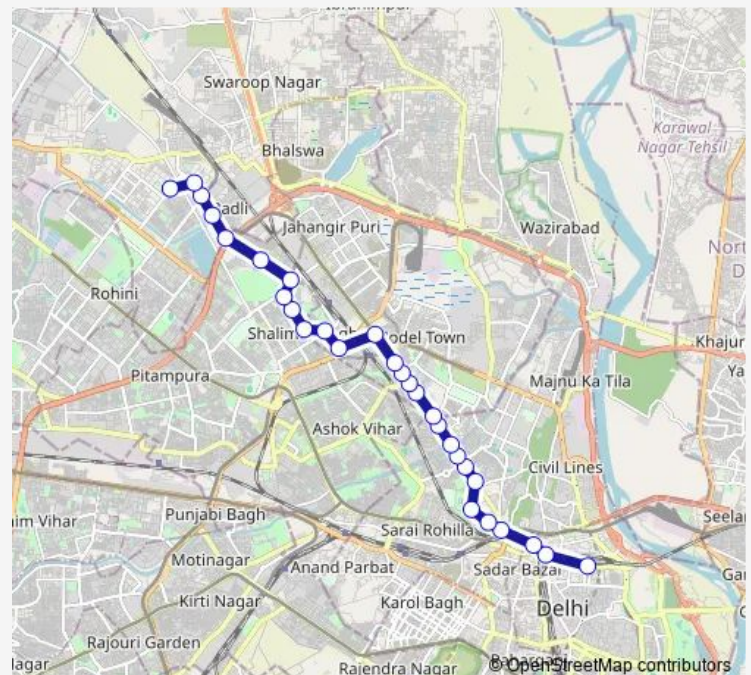

Bus 183up

[Go to website](#)

Direction

Old Delhi Railway Station — Rohini Sec-15

29 stops

[Open route schedule](#)

Old Delhi Railway Station

Peeli Kothi

Shalimar Bagh AE Block

Shalimar Bagh BA Block

Shalimar Bagh BJ Block

Route schedule

Old Delhi Railway Station — Rohini Sec-15

Monday 07:30-21:10

Tuesday 07:30-21:10

Wednesday 07:30-21:10

Thursday 07:30-21:10

Friday 07:30-21:10

Saturday 07:30-21:10

Sunday 07:30-21:10

Route info

Direction: Old Delhi Railway Station

Stops: 29

Trip Duration: 0 hour 58 min