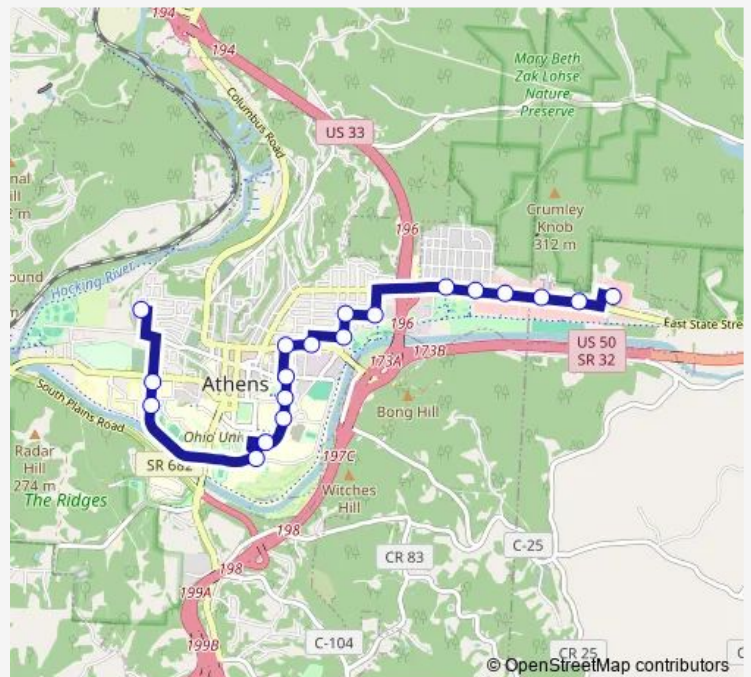

Clark St

Route schedule

Market On State — Clark St

Monday	08:20-21:20
Tuesday	08:20-21:20
Wednesday	08:20-21:20
Thursday	08:20-21:20
Friday	08:20-21:20
Saturday	08:20-21:20
Sunday	—

Route info

Direction: Market On State

Stops: 19

Trip Duration: 0 hour 21 min

Line 4

Direction

Clark St — Market On State

21 stops

[Open route schedule](#)

Clark St

Kroger

Walmart

Sleep Outfitters

Market On State

Route schedule

Clark St — Market On State

Monday 07:45-20:45

Tuesday 07:45-20:45

Wednesday 07:45-20:45

Thursday 07:45-20:45

Friday 07:45-20:45

Saturday 07:45-20:45

Sunday —

Route info

Direction: Clark St

Stops: 21