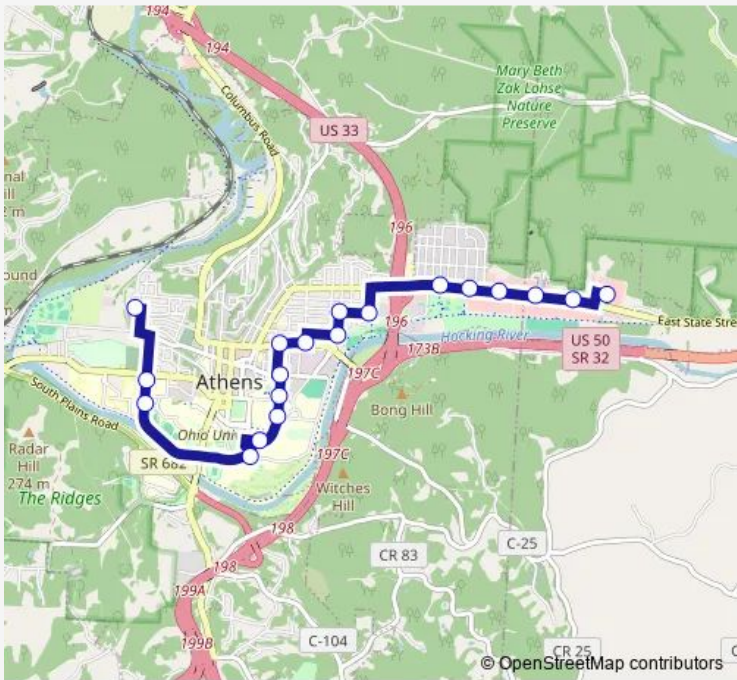

Bus Line 4

[Go to website](#)

Direction
 Market On State — Clark St

19 stops

[Open route schedule](#)

- Market On State
- 970 E State St
- State / Robinson
- State - Big Lots
- State / Eden
- State / Charles
- Home St / Lincoln
- Lincoln / May
- May / Morris
- Campbell / Stimson
- Stimson / Palmer
- Mill / Stewart
- Stewart / East Union
- Stewart St - Front Four
- Race Street
- S Green Dr / Unv Terrace
- W Green Dr / Shafer St
- Moore / Shafer
- Clark St

Route schedule
 Market On State — Clark St

Monday	08:20-21:20
Tuesday	08:20-21:20
Wednesday	08:20-21:20
Thursday	08:20-21:20
Friday	08:20-21:20
Saturday	08:20-21:20
Sunday	—

Route info

Direction: Market On State

Stops: 19

Trip Duration: 0 hour 21 min

Direction

Clark St — Market On State

21 stops

[Open route schedule](#)

Clark St

2nd / Central

Thursday 07:45-20:45

Friday 07:45-20:45

Saturday 07:45-20:45

Sunday —

Route info

Direction: Clark St

Stops: 21

Trip Duration: 0 hour 27 min