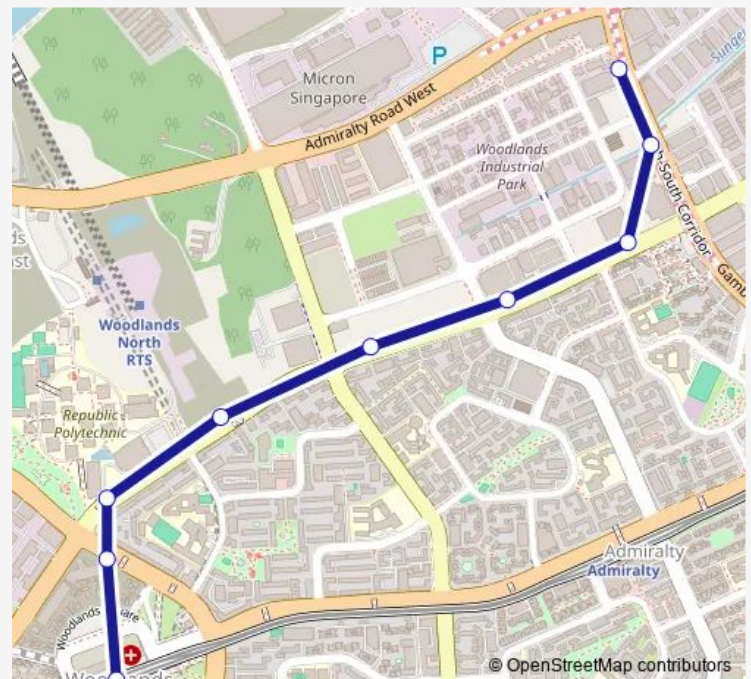

Bus 169B

[Go to website](#)

Direction

Woodlands Int — Bef Admiralty Rd West

9 stops

[Open route schedule](#)

Woodlands Int

Opp Blk 802

Republic Poly

Opp Blk 872

Opp Blk 757a Cp

Opp Blk 773

Aft Woodlands Ind Pk E6

Bef W'Lands Ind Pk E7

Bef Admiralty Rd West

Route schedule

Woodlands Int — Bef Admiralty Rd West

Monday 07:35

Tuesday 07:35

Wednesday 07:35

Thursday 07:35

Friday 07:35

Saturday —

Sunday —

Route info

Direction: Woodlands Int

Stops: 9

Trip Duration: 0 hour 14 min

169B

BusMaps

169B Bus time schedules and route maps are available in an offline PDF at busmaps.com. Use the busmaps.com website to see live bus times, train schedule or subway schedule, and step-by-step directions for all public transit in Johor Bahru