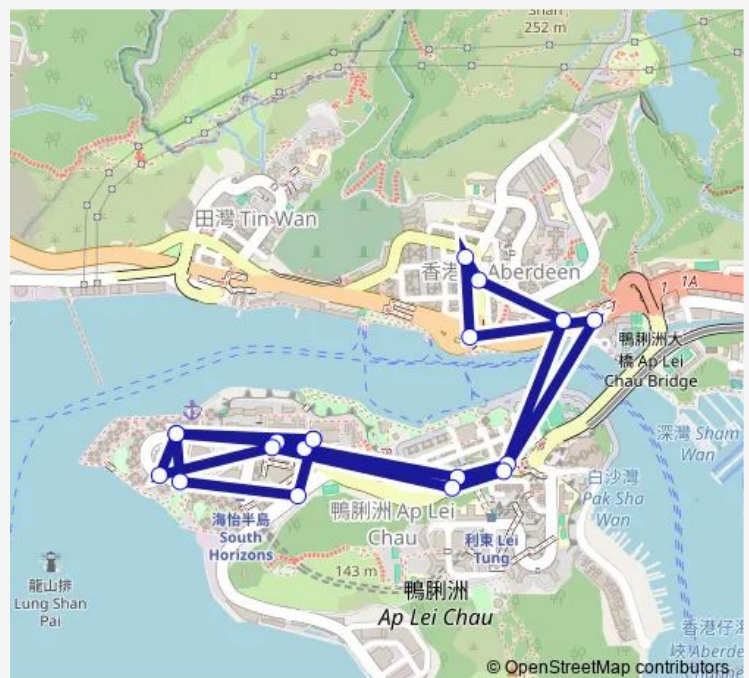

[Ctb] AP LEI Chau Drive, AP LEI Chau Bridge Road[[Kmb+Ctb] AP LEI Chau Drive/<Br>Ap LEI Chau Drive, AP LEI Chau Bridge Road

[Ctb] Ocean Court, Aberdeen Praya Road[[Kmb+Ctb] Ocean Court/<Br>Ocean Court, Aberdeen Praya Road

[Ctb] Aberdeen Promenade, Aberdeen Praya Road[[Kmb+Ctb] Aberdeen Promenade/<Br>Aberdeen Promenade, Aberdeen Praya Road

[Ctb] LOK Yeung Street

### Route schedule

[Ctb] AP LEI Chau Estate[[Kmb+Ctb] AP LEI Chau Estate BUS Terminus/<Br>Ap LEI Chau Estate — [Ctb] AP LEI Chau (LEE King Street)

Monday	05:40
Tuesday	05:40
Wednesday	05:40
Thursday	05:40
Friday	05:40
Saturday	05:40
Sunday	—

### Route info

Direction: [Ctb] AP LEI Chau Estate[[Kmb+Ctb] AP LEI Chau Estate BUS Terminus/<Br>Ap LEI Chau Estate

Stops: 23

Trip Duration: 0 hour 14 min

[Ctb] YUE FAI Road, Aberdeen Main Road[[Kmb+Ctb]  
YUE FAI Road/<Br>Yue FAI Road, Aberdeen Main Road