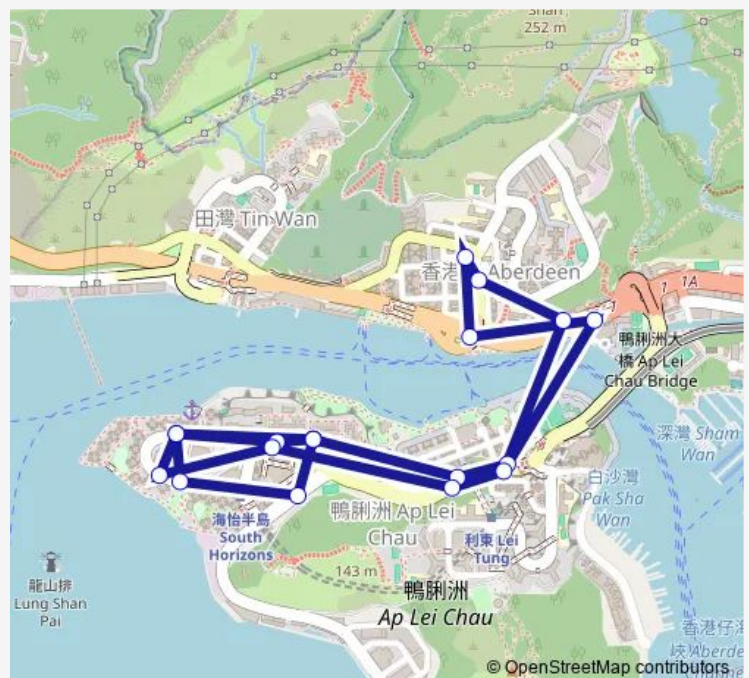

[Ctb] LOK Yeung Street

### Route schedule

[Ctb] AP LEI Chau Estate[[Kmb+Ctb] AP LEI Chau Estate BUS Terminus/<Br>Ap LEI Chau Estate — [Ctb] AP LEI Chau (LEE King Street)

Monday	05:40
Tuesday	05:40
Wednesday	05:40
Thursday	05:40
Friday	05:40
Saturday	05:40
Sunday	—

### Route info

Direction: [Ctb] AP LEI Chau Estate[[Kmb+Ctb] AP LEI Chau Estate BUS Terminus/<Br>Ap LEI Chau Estate

Stops: 23

Trip Duration: 0 hour 13 min

[Ctb] YUE FAI Road, Aberdeen Main Road[[Kmb+Ctb]  
YUE FAI Road/<Br>Yue FAI Road, Aberdeen Main Road

[Ctb] YIP YEE Mansion, Aberdeen Main Road[[Kmb+Ctb]  
YIP YEE Mansion/<Br>Yip YEE Mansion, Aberdeen Main  
Road

[Ctb] AP LEI Chau Drive, AP LEI Chau Bridge  
Road[[Kmb+Ctb] AP LEI Chau Drive/<Br>Ap LEI Chau  
Drive, AP LEI Chau Bridge Road