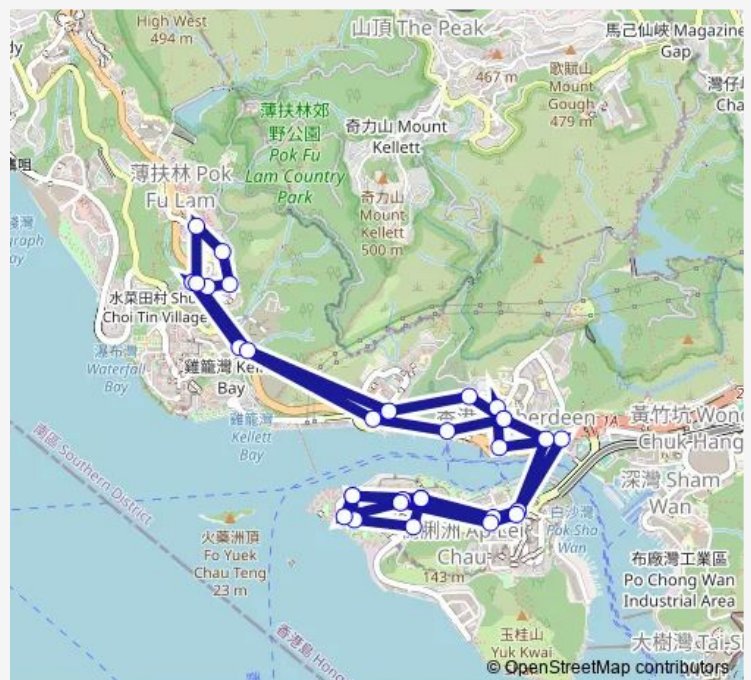

[Ctb] LOK Yeung Street

Route schedule

[Ctb] AP LEI Chau Estate|[Kmb+Ctb] AP LEI Chau Estate BUS Terminus/
Ap LEI Chau Estate — [Ctb] AP LEI Chau Estate|[Kmb+Ctb] AP LEI Chau Estate BUS Terminus/
Ap LEI Chau Estate

Monday 20:45-21:20

Tuesday 20:45-21:20

Wednesday 20:45-21:20

Thursday 20:45-21:20

Friday 20:45-21:20

Saturday 20:45-21:20

Sunday 05:55-22:40

Route info

Direction: [Ctb] AP LEI Chau Estate|[Kmb+Ctb] AP LEI Chau Estate BUS Terminus/
Ap LEI Chau Estate

Stops: 32

Trip Duration: 0 hour 22 min

[Ctb] YUE FAI Road, Aberdeen Main Road[[Kmb+Ctb]
YUE FAI Road/
Yue FAI Road, Aberdeen Main Road

[Ctb] Aberdeen Wholesale Fish Market, Aberdeen
Praya Road[[Kmb+Ctb] Aberdeen Wholesale Fish Mar-
ket/
Aberdeen Wholesale Fish Market, Aberdeen
Praya Road

[Ctb] TIN WAN Street, Aberdeen Praya Road[[Kmb+Ctb]
TIN WAN Street/
Tin WAN Street, Aberdeen Praya
Road