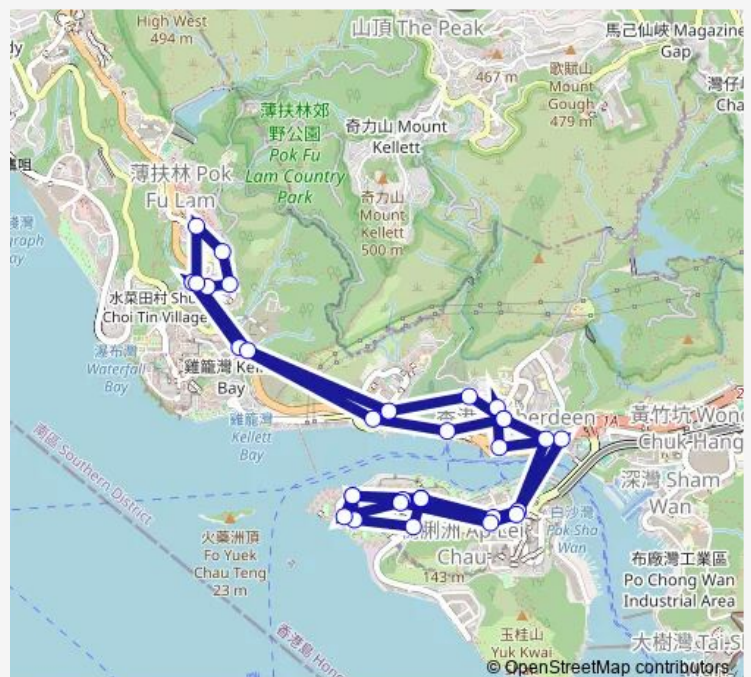

[Ctb] Ocean Court, Aberdeen Praya Road|[Kmb+Ctb] Ocean Court/
Ocean Court, Aberdeen Praya Road

[Ctb] Aberdeen Promenade, Aberdeen Praya Road|[Kmb+Ctb] Aberdeen Promenade/
Aberdeen Promenade, Aberdeen Praya Road

[Ctb] LOK Yeung Street

Route schedule

[Ctb] AP LEI Chau Estate|[Kmb+Ctb] AP LEI Chau Estate BUS Terminus/
Ap LEI Chau Estate — [Ctb] AP LEI Chau Estate|[Kmb+Ctb] AP LEI Chau Estate BUS Terminus/
Ap LEI Chau Estate

Monday	20:45-21:20
Tuesday	20:45-21:20
Wednesday	20:45-21:20
Thursday	20:45-21:20
Friday	20:45-21:20
Saturday	20:45-21:20
Sunday	05:55-22:40

Route info

Direction: [Ctb] AP LEI Chau Estate|[Kmb+Ctb] AP LEI Chau Estate BUS Terminus/
Ap LEI Chau Estate

Stops: 32

Trip Duration: 0 hour 23 min

[Ctb] YUE FAI Road, Aberdeen Main Road[[Kmb+Ctb]
YUE FAI Road/
Yue FAI Road, Aberdeen Main Road

[Ctb] Aberdeen Wholesale Fish Market, Aberdeen
Praya Road[[Kmb+Ctb] Aberdeen Wholesale Fish Mar-
ket/
Aberdeen Wholesale Fish Market, Aberdeen
Praya Road