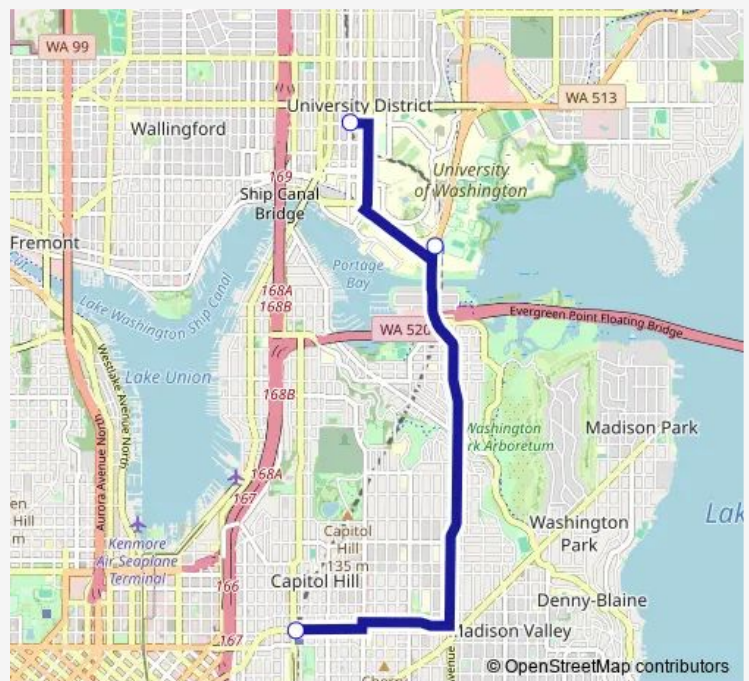

Bus 1 Shuttle Capitol Hill - U District

[Go to website](#)

Direction

E John St & Broadway Ave E — NE 43rd St & Brooklyn Ave NE

3 stops

[Open route schedule](#)

E John St & Broadway Ave E

Mountlake Blvd NE & NE Pacific Pl

NE 43rd St & Brooklyn Ave NE

Route schedule

E John St & Broadway Ave E — NE 43rd St & Brooklyn Ave NE

Monday	—
Tuesday	—
Wednesday	—
Thursday	—
Friday	—
Saturday	05:15-00:30 ⁺¹
Sunday	06:15-24:00

Route info

Direction: E John St & Broadway Ave E

Stops: 3

Trip Duration: 0 hour 23 min

1 Shuttle — Capitol Hill - U District

Direction

University Way NE & NE 43rd St — E John St & Broadway

3 stops

[Open route schedule](#)

University Way NE & NE 43rd St

Montlake Blvd NE & NE Pacific Pl

E John St & Broadway

Route schedule

University Way NE & NE 43rd St — E John St & Broadway

Monday	—
Tuesday	—
Wednesday	—
Thursday	—
Friday	—
Saturday	04:47-00:2 ⁺¹
Sunday	05:47-23:32