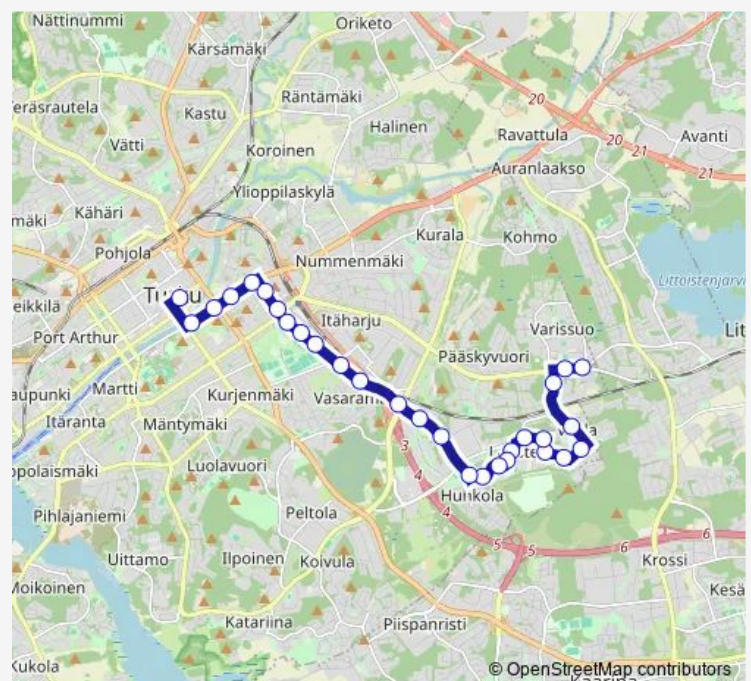

Saturday 06:35-23:12

Sunday 06:35-23:12

Route info

Direction: Pihkalankatu

Stops: 29

Trip Duration: 0 hour 22 min

60T — Varissuo-Kauppatori-Suikkila

Datacity